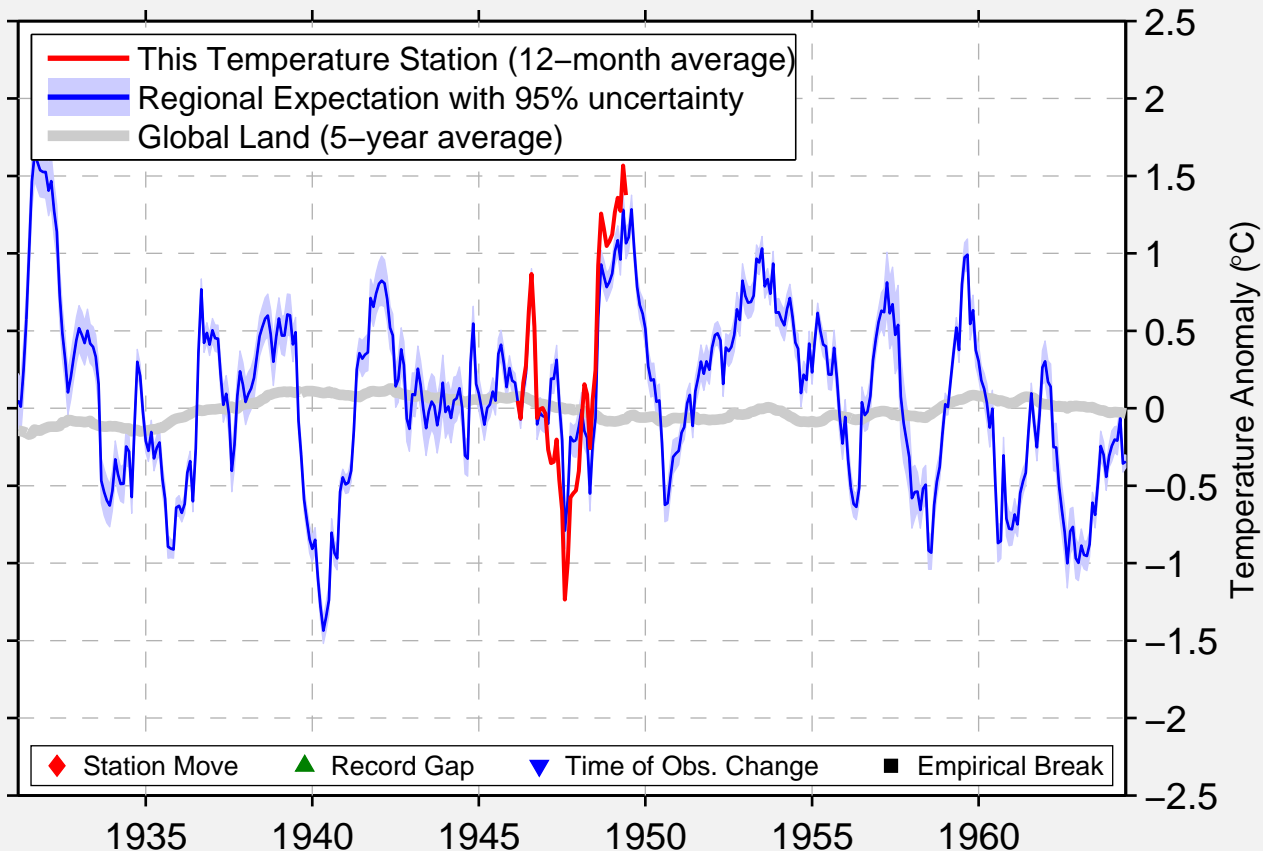

# GREENWAY DOWNS

38.883 N, 77.183 W (United States)

Data Quality Controlled and Aligned at Breakpoints

Berkeley Earth