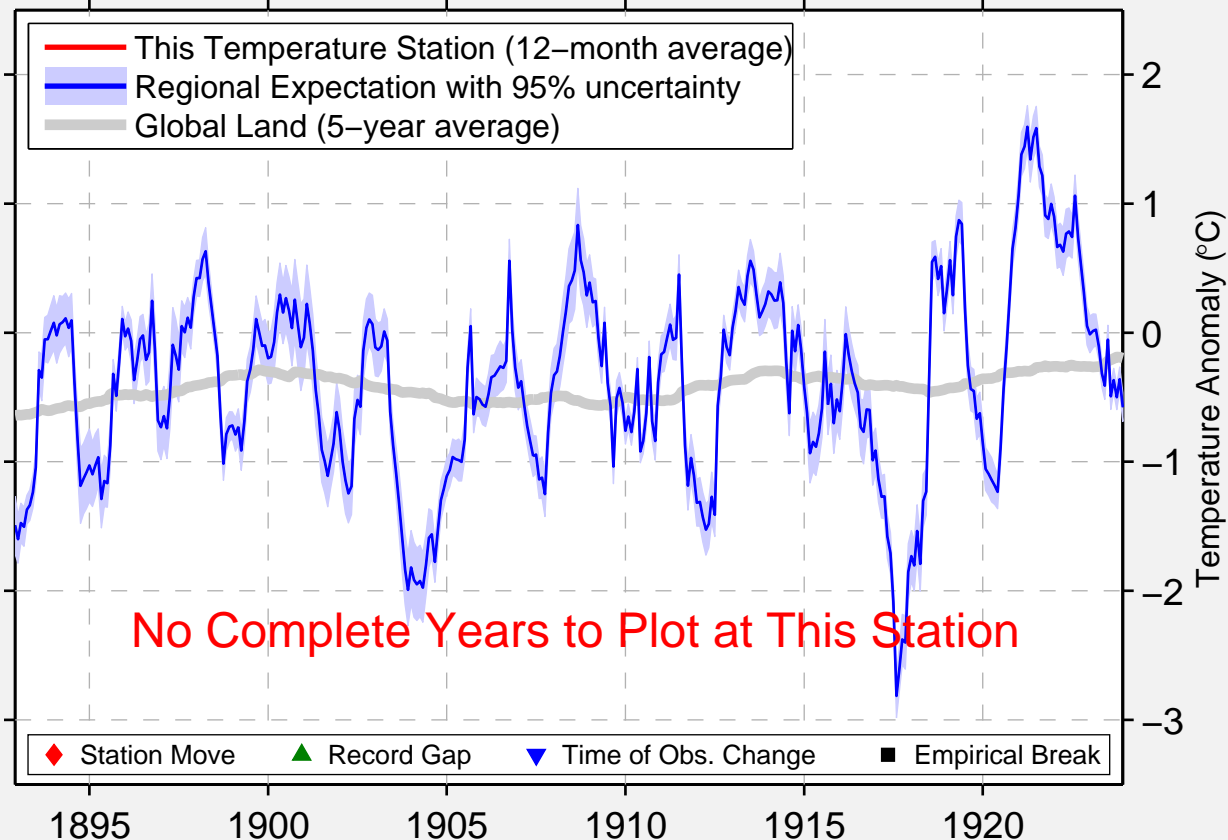

ZELMA

38.883 N, 86.300 W (United States)

No Complete Years to Plot at This Station