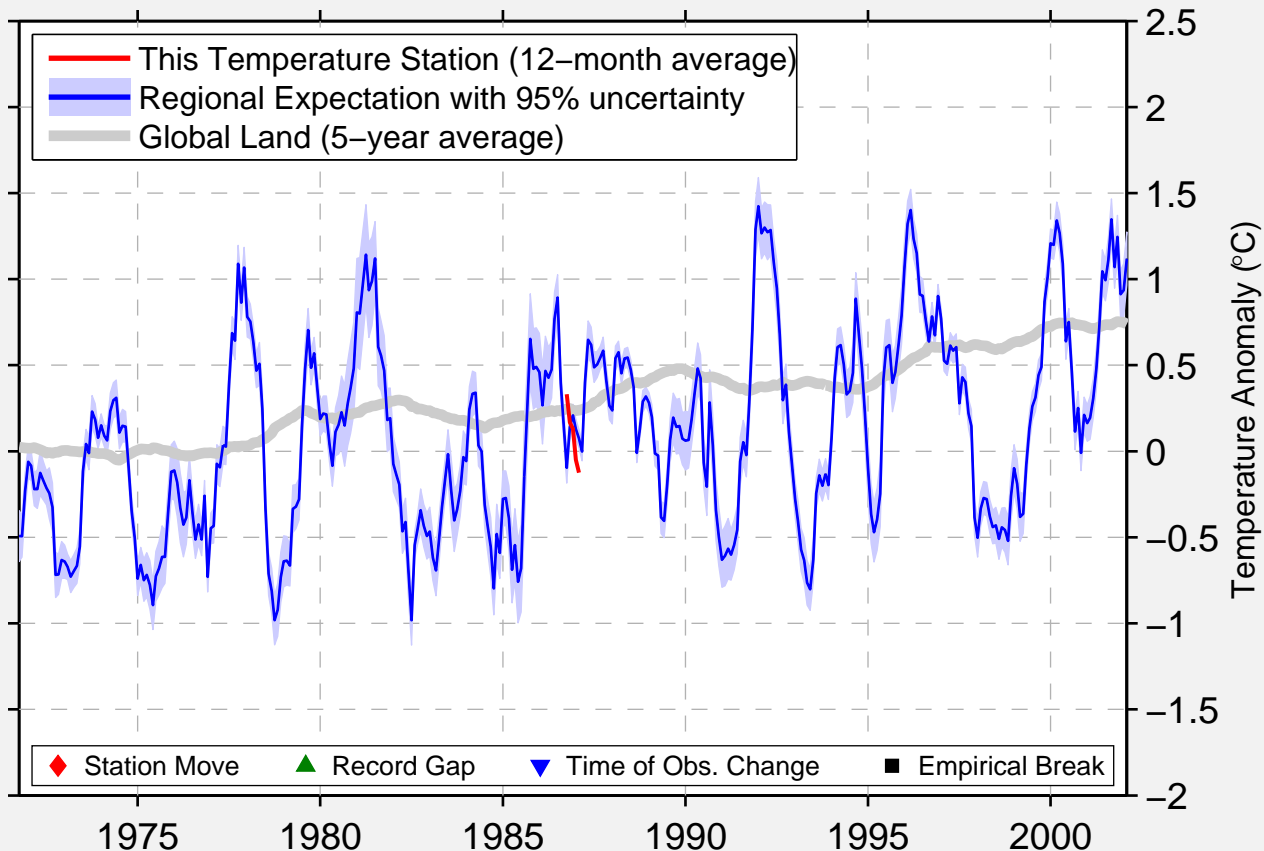

# BERLIN STATE PARK

38.867 N, 117.583 W (United States)

Data Quality Controlled and Aligned at Breakpoints

Berkeley Earth