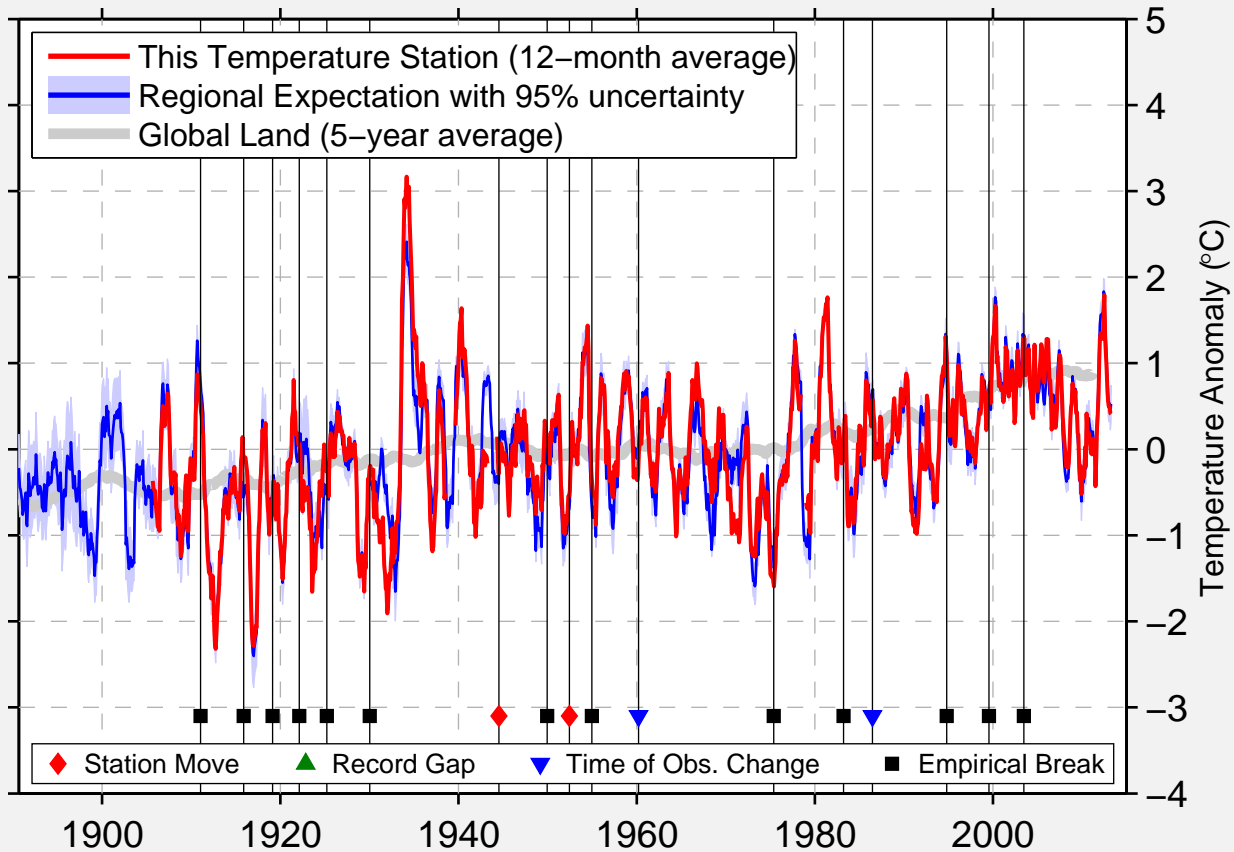

PAONIA 1 SW

38.859 N, 107.603 W (United States)

Data Quality Controlled and Aligned at Breakpoints

Berkeley Earth