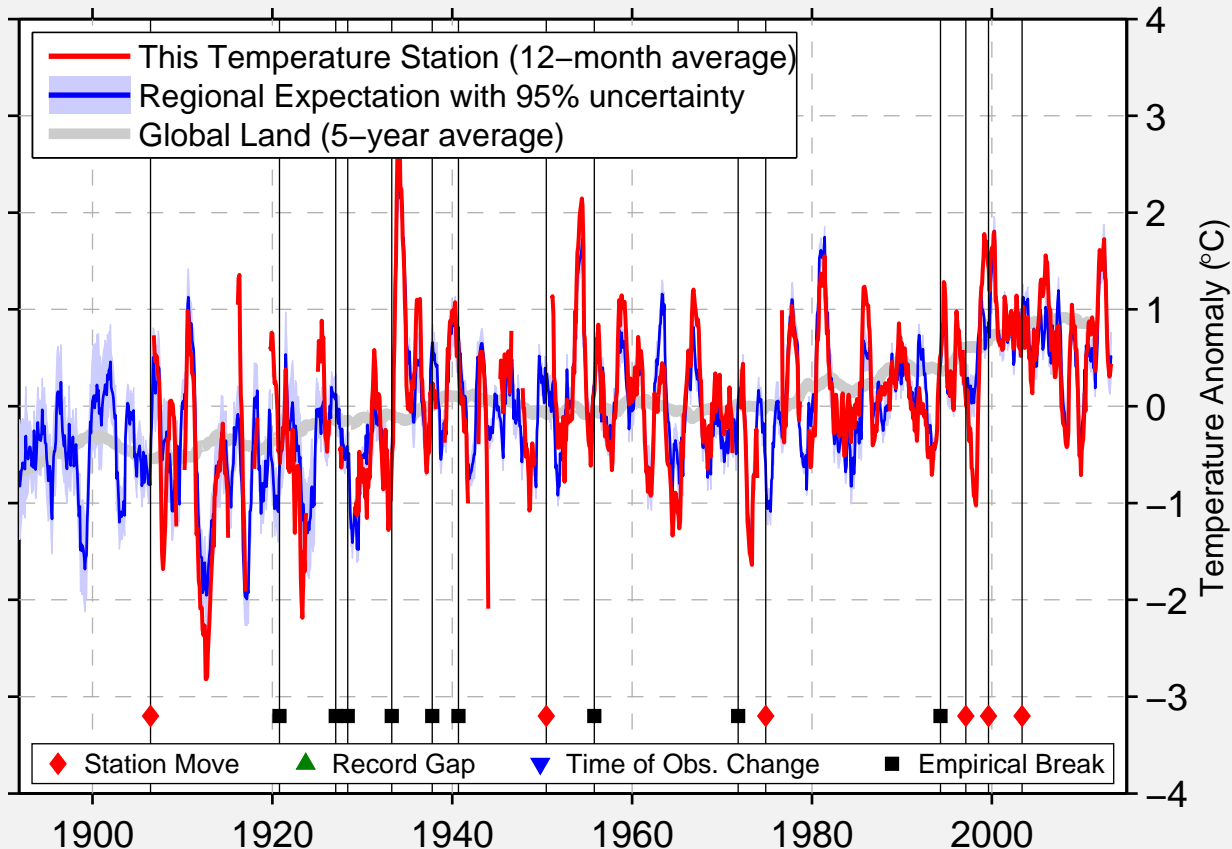

BUENA VISTA 2 S

38.850 N, 106.133 W (United States)

Data Quality Controlled and Aligned at Breakpoints

Berkeley Earth