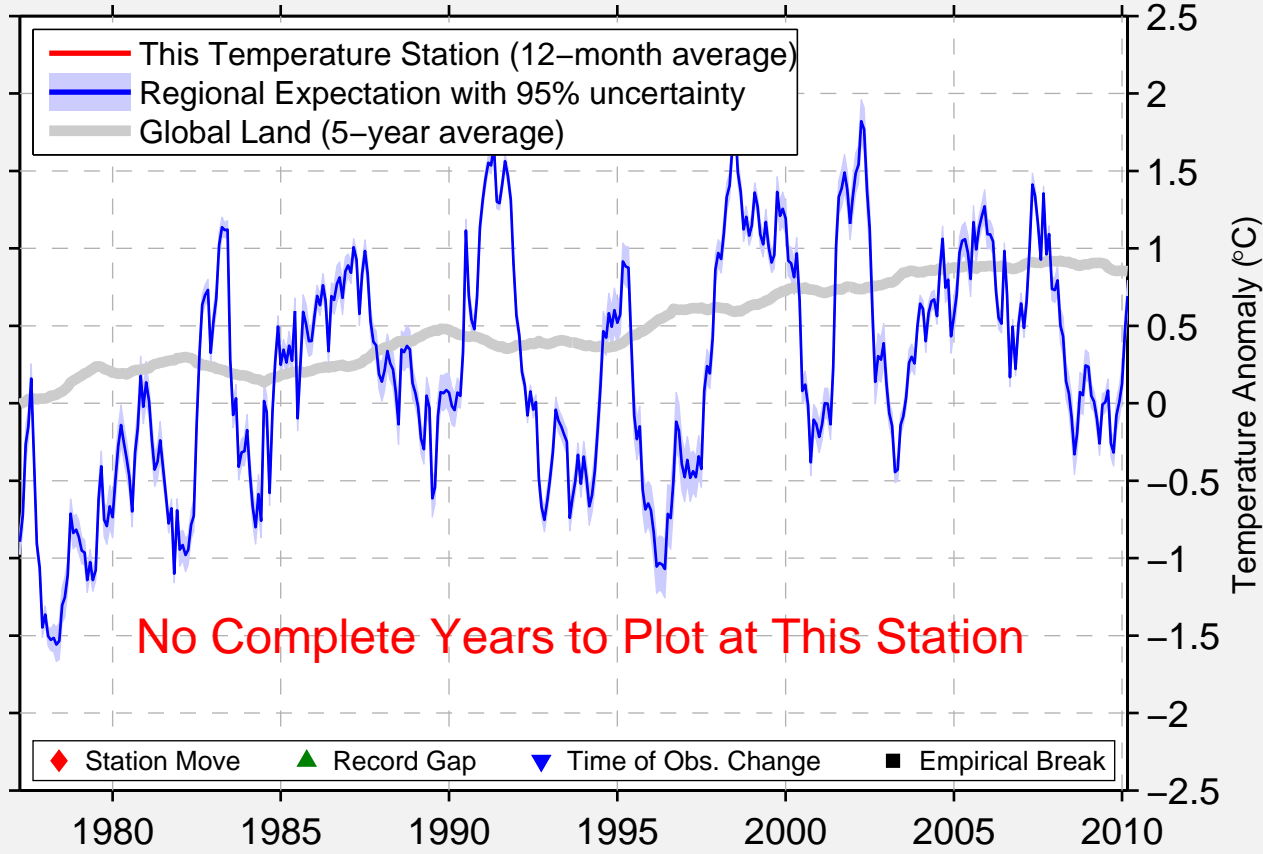

JEFFERSON PRVG GRND

38.833 N, 85.417 W (United States)

No Complete Years to Plot at This Station

◆ Station Move ▲ Record Gap ▼ Time of Obs. Change ■ Empirical Break