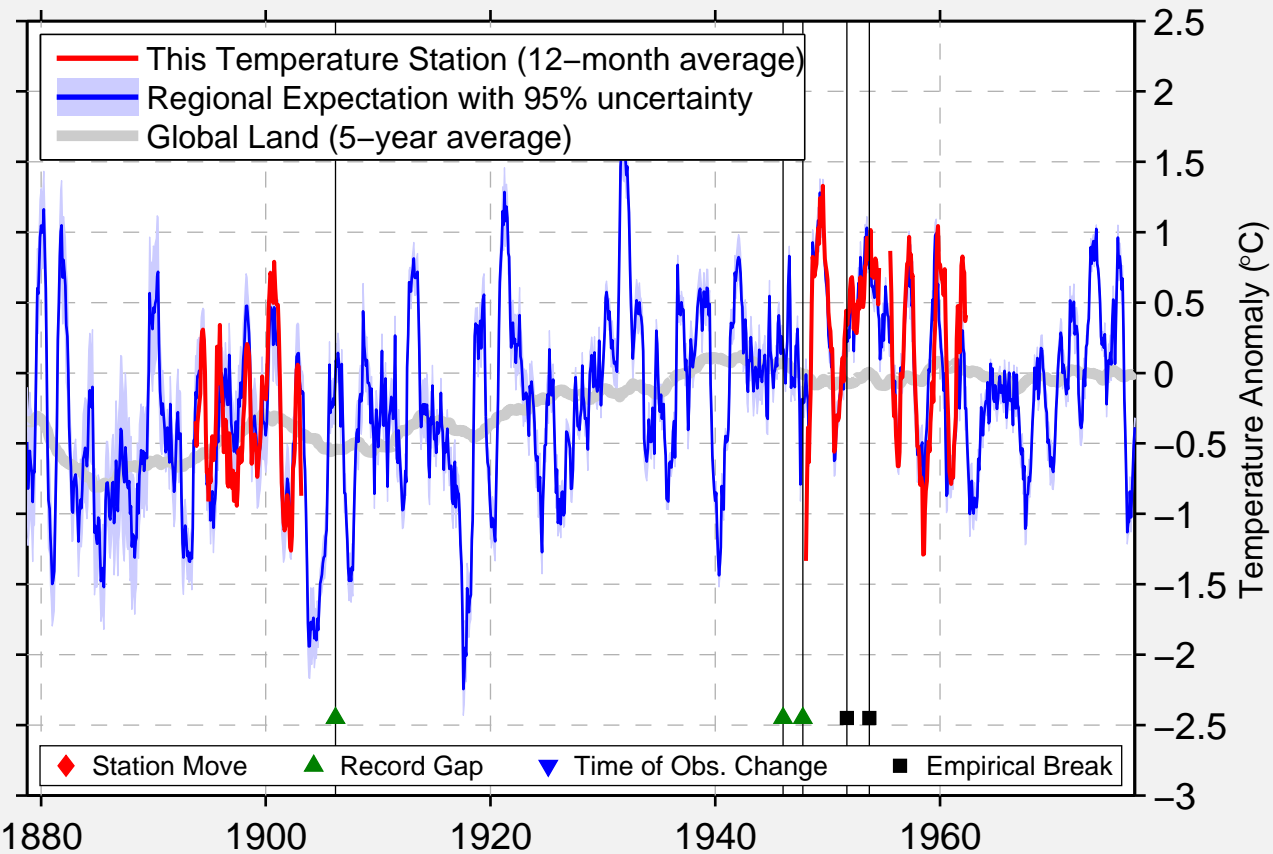

# ALEXANDRIA POTOMAC YARDS

38.817 N, 77.050 W (United States)

Data Quality Controlled and Aligned at Breakpoints

Berkeley Earth