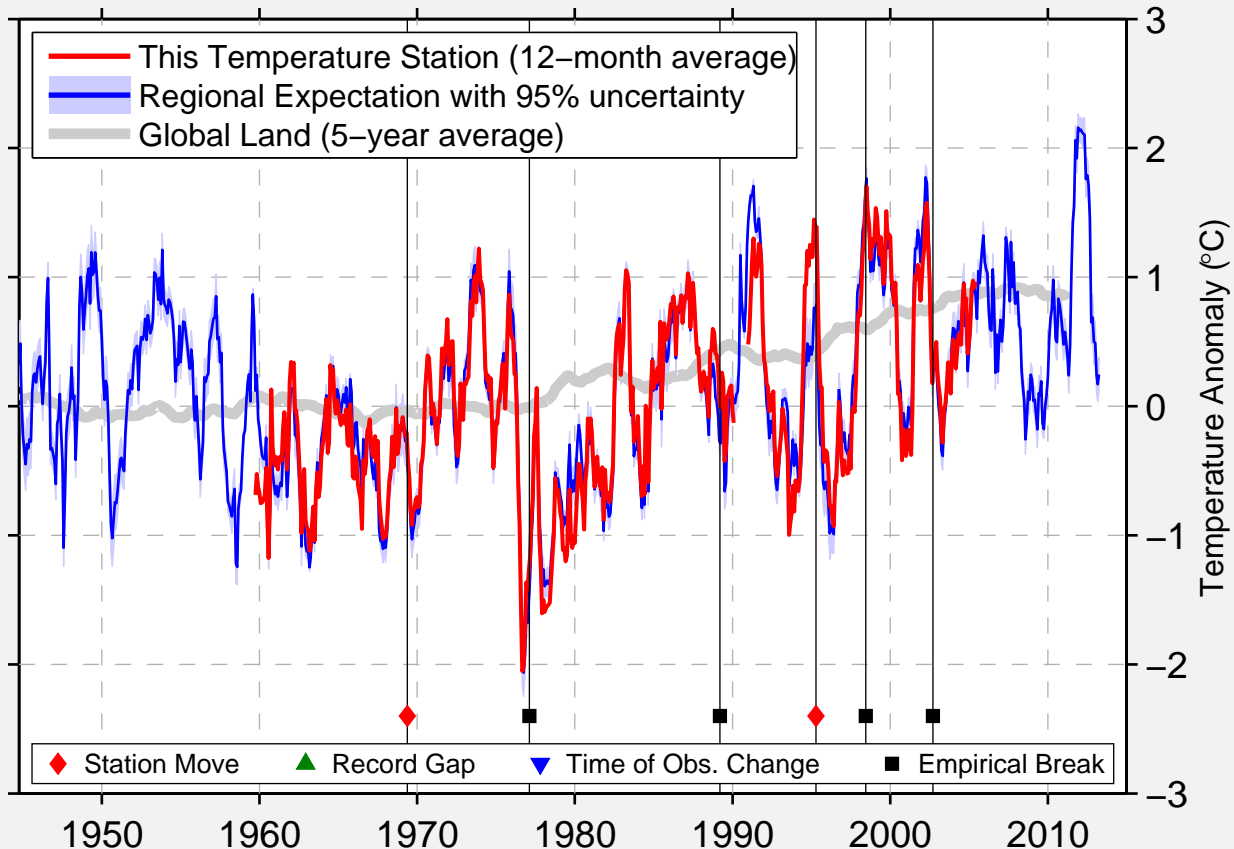

RIPLEY EXP FARM

38.787 N, 83.797 W (United States)

Data Quality Controlled and Aligned at Breakpoints

Berkeley Earth