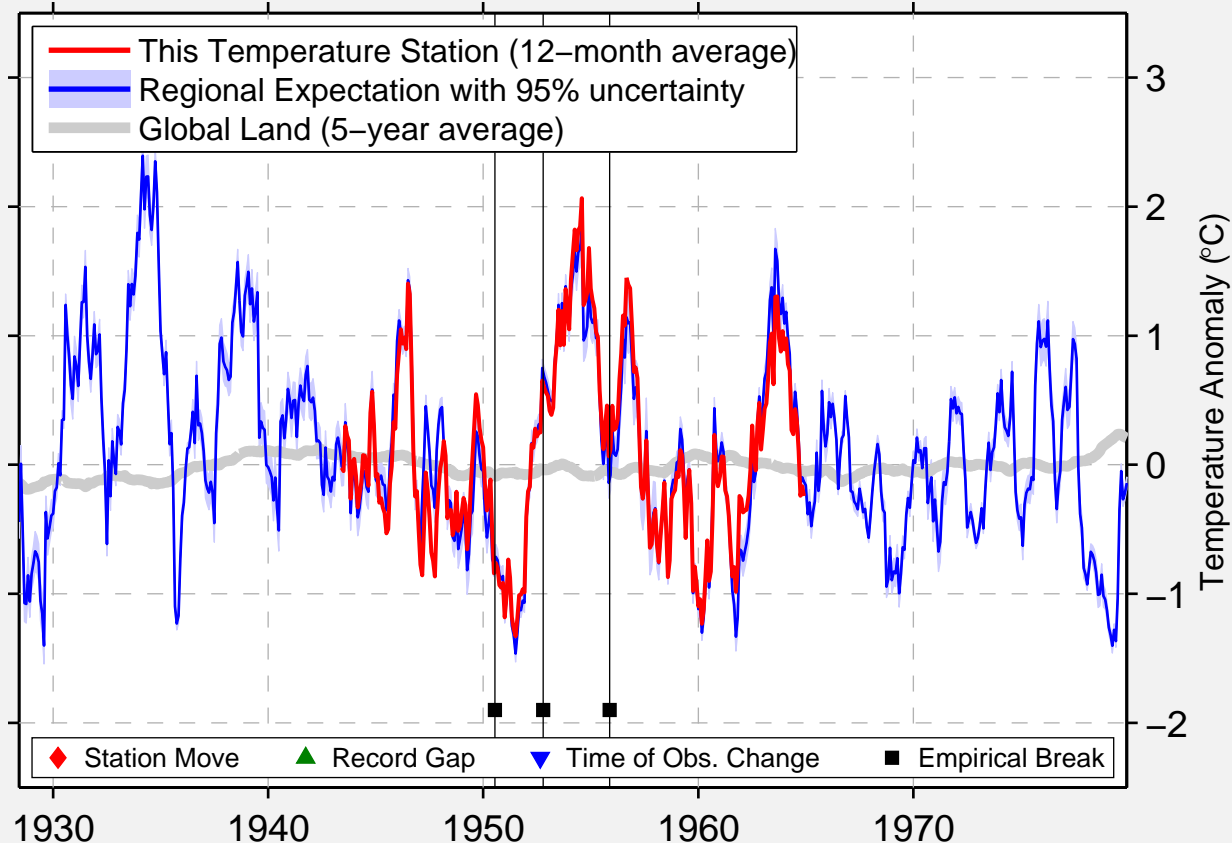

# SALINA MUNI

38.783 N, 97.650 W (United States)

Data Quality Controlled and Aligned at Breakpoints

Berkeley Earth