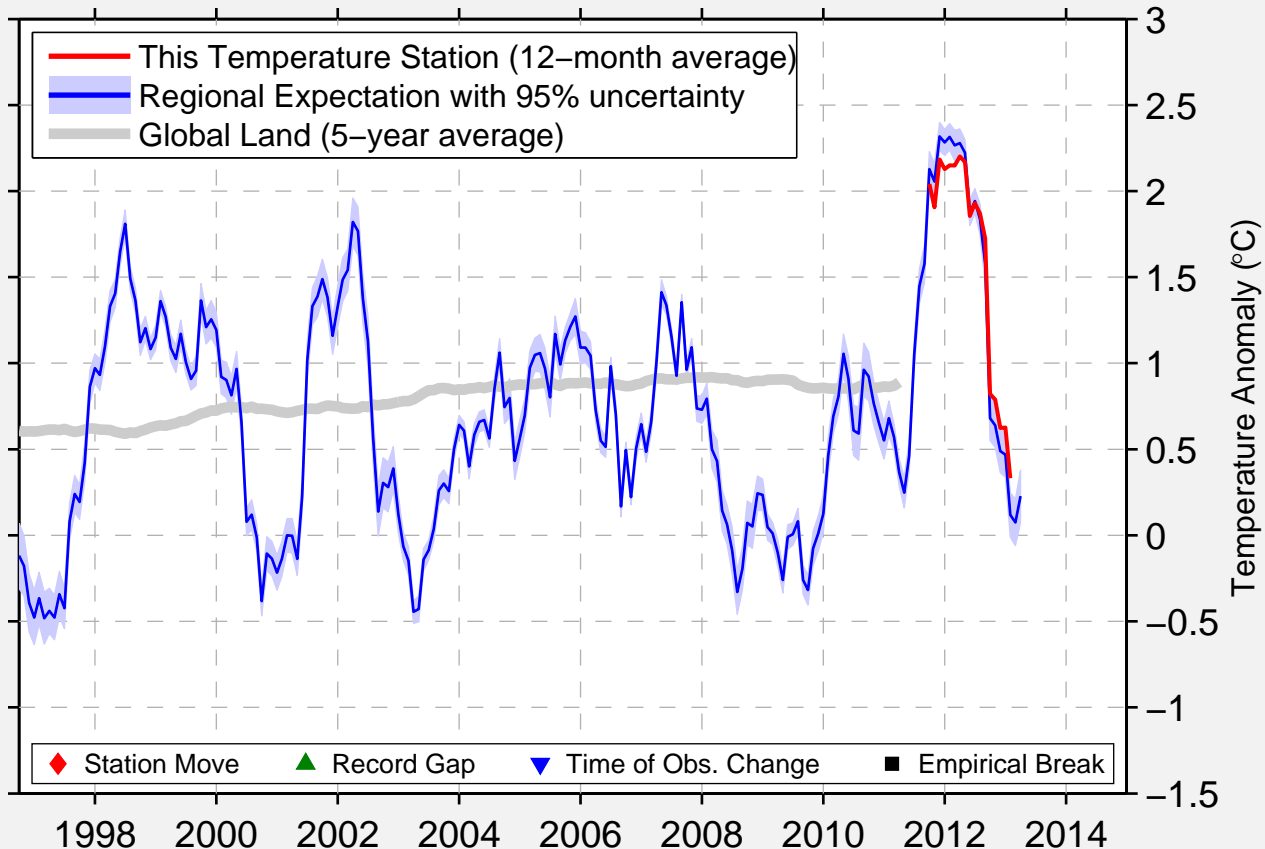

NAPOLEON

38.761 N, 84.792 W (United States)

Data Quality Controlled and Aligned at Breakpoints

Berkeley Earth