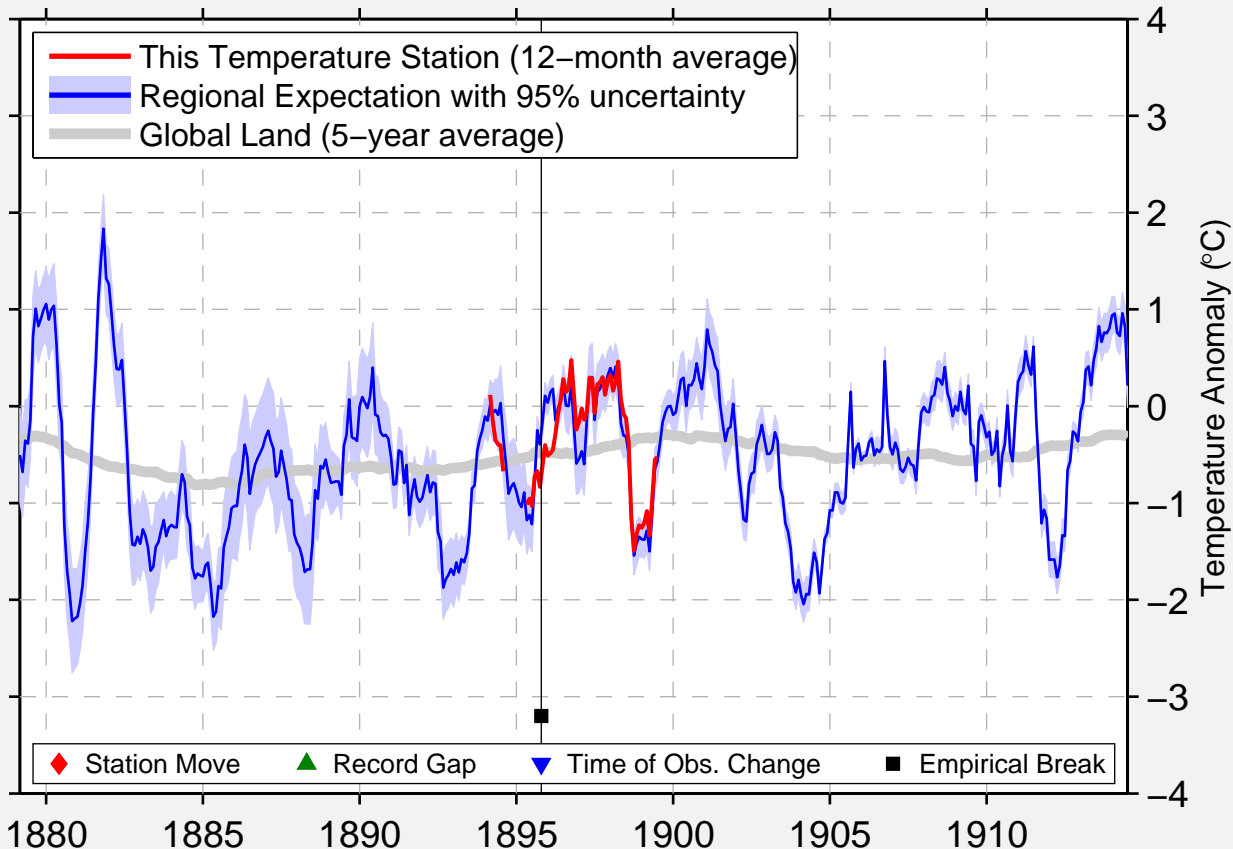

RHINELAND

38.718 N, 91.517 W (United States)

Data Quality Controlled and Aligned at Breakpoints

Berkeley Earth