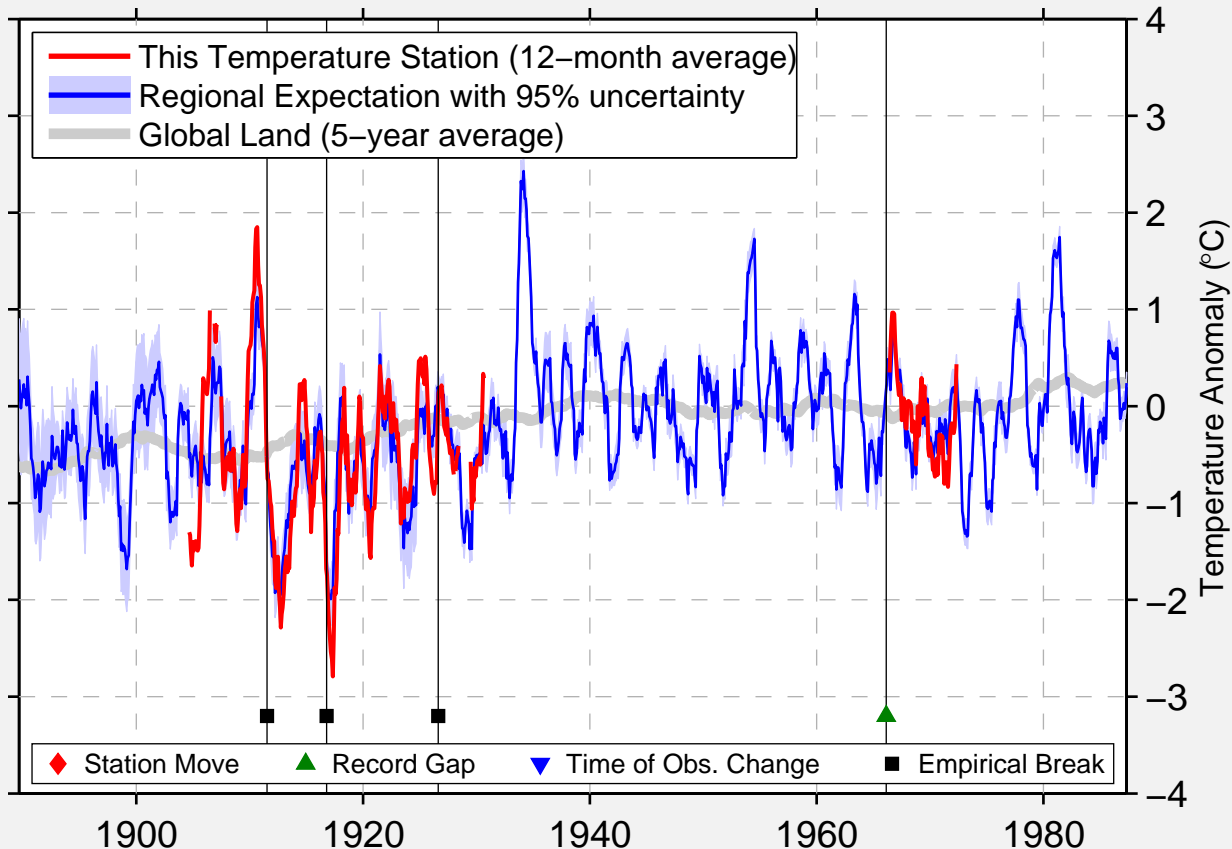

VICTOR

38.717 N, 105.150 W (United States)

Data Quality Controlled and Aligned at Breakpoints

Berkeley Earth