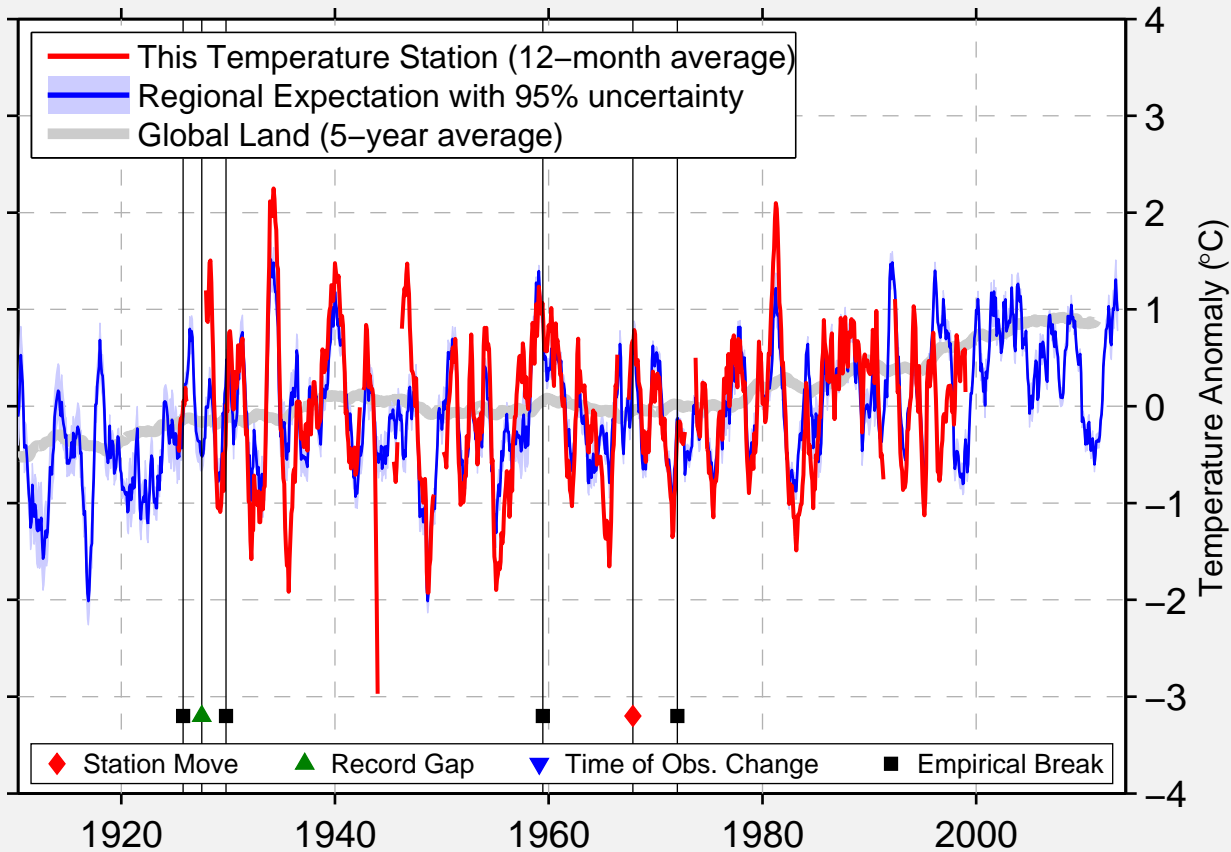

# TWIN LAKES

38.700 N, 120.033 W (United States)

Data Quality Controlled and Aligned at Breakpoints

Berkeley Earth