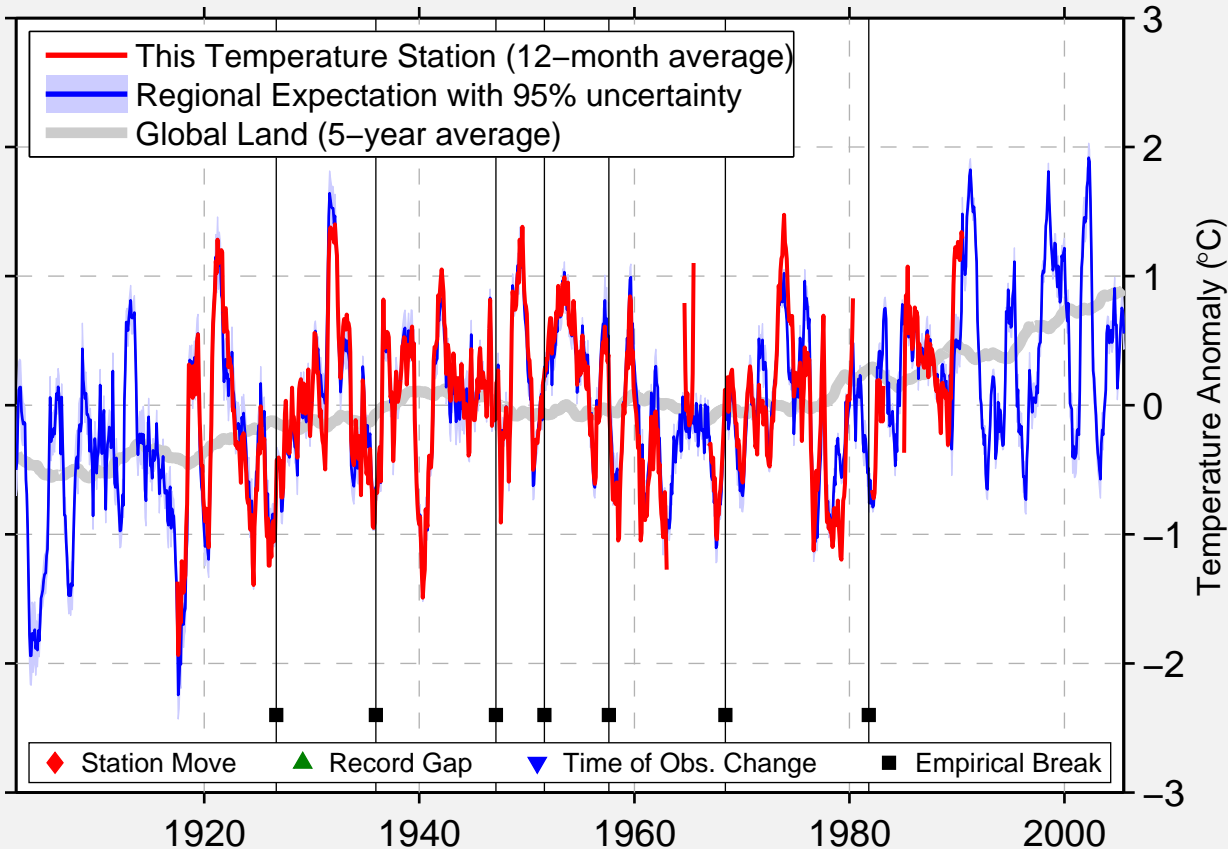

# OWINGS-FERRY-LANDING

38.700 N, 76.700 W (United States)

Data Quality Controlled and Aligned at Breakpoints

Berkeley Earth