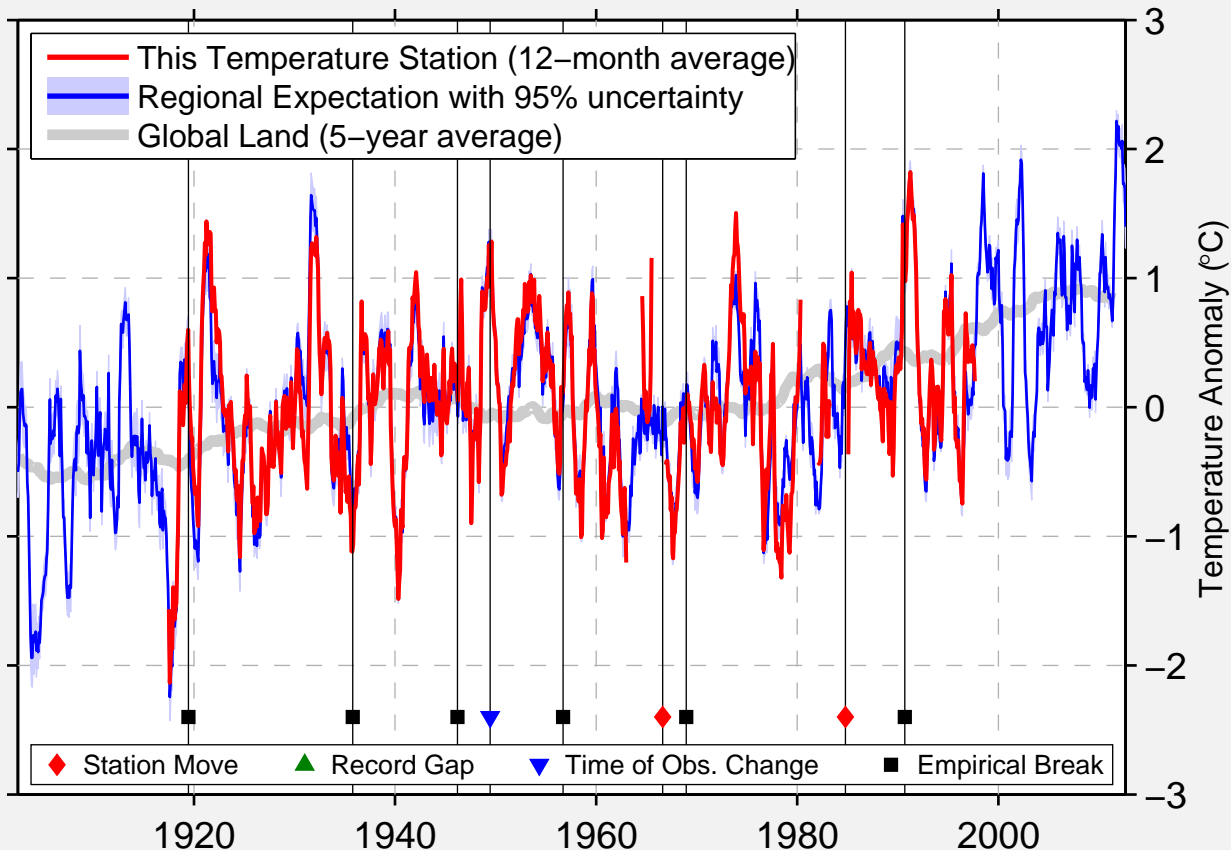

OWINGS FERRY LANDING

38.683 N, 76.667 W (United States)

Data Quality Controlled and Aligned at Breakpoints

Berkeley Earth