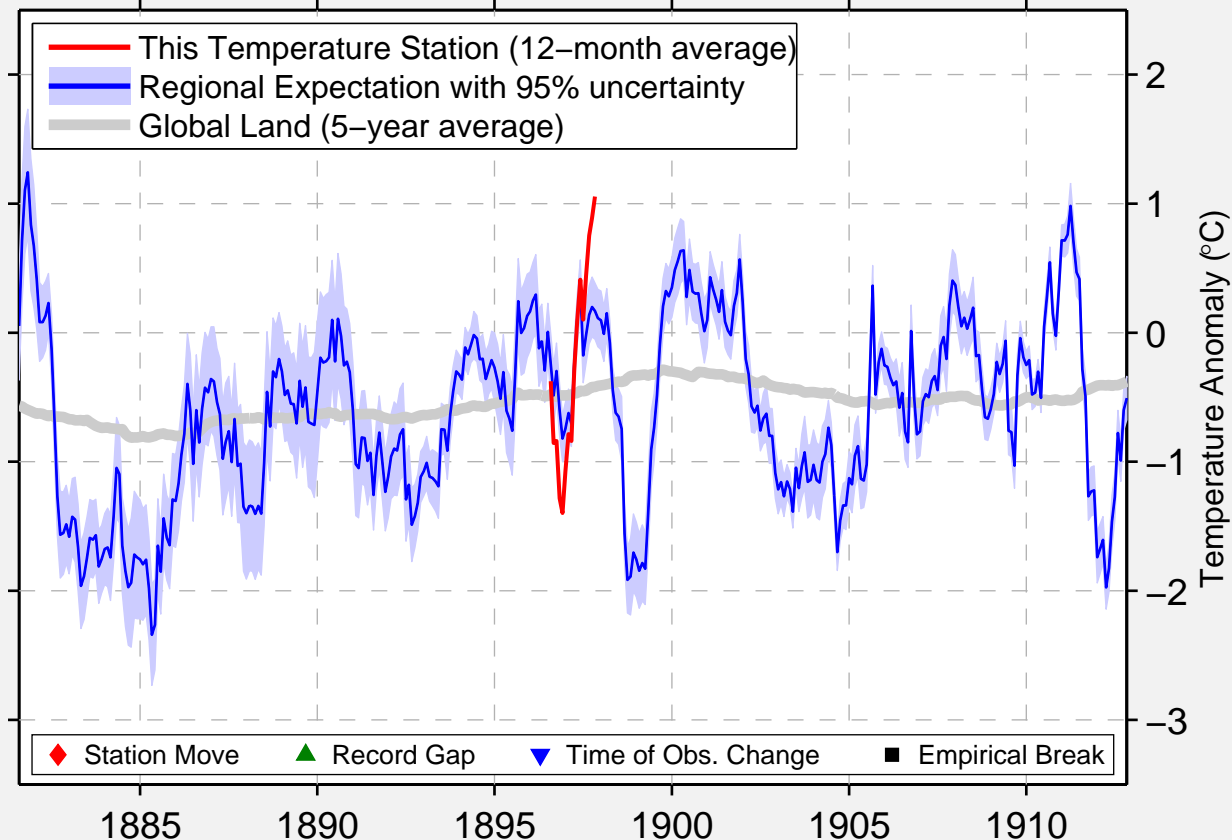

# ASSARIA

38.683 N, 97.600 W (United States)

Data Quality Controlled and Aligned at Breakpoints

Berkeley Earth