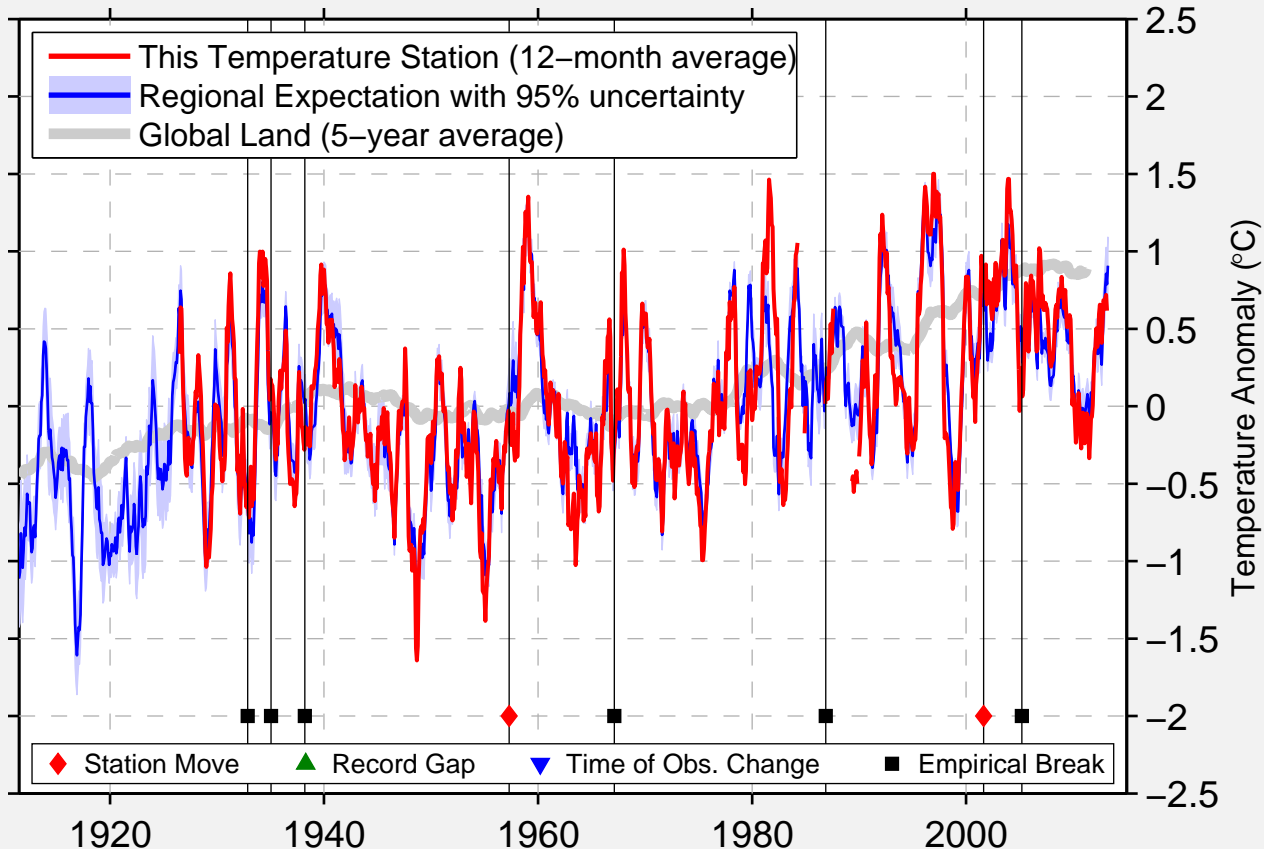

# WOODLAND 1 WNW

38.683 N, 121.794 W (United States)

Data Quality Controlled and Aligned at Breakpoints

Berkeley Earth