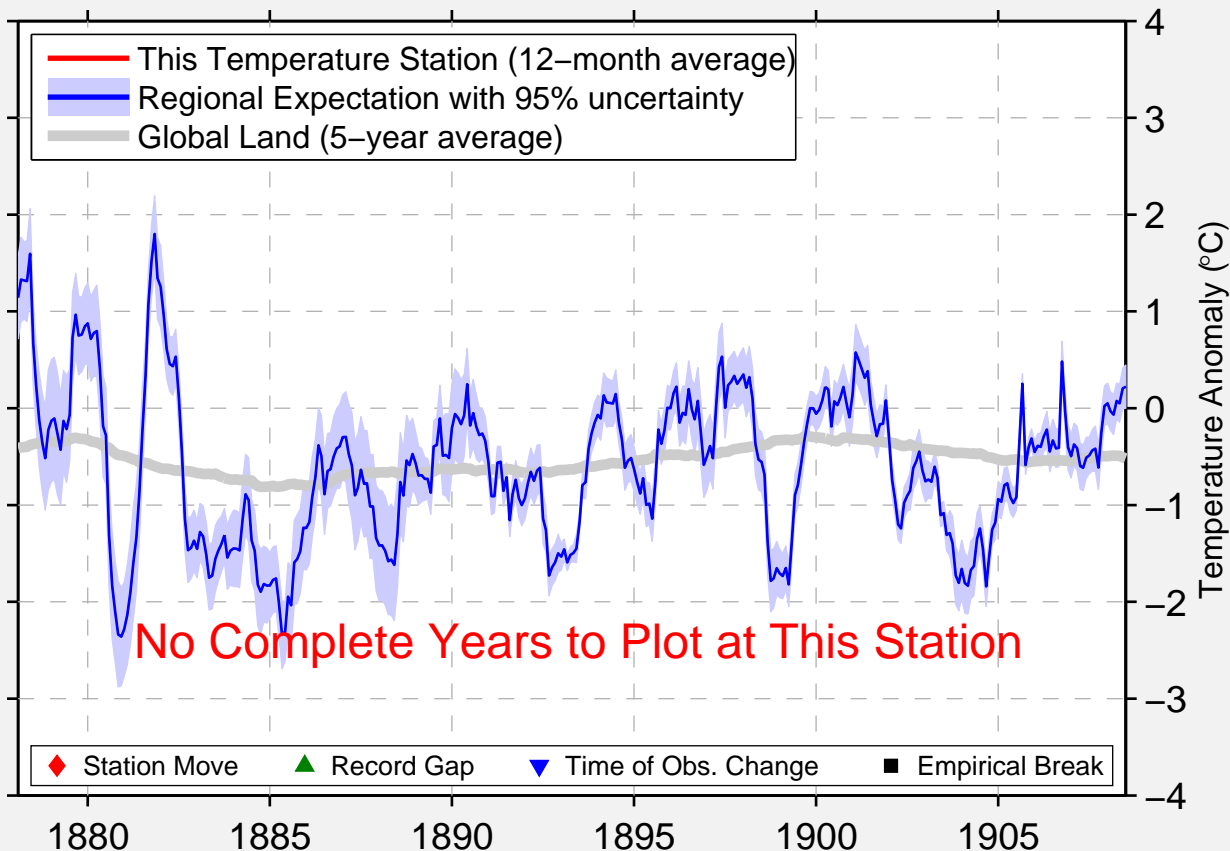

EAST LYNNE

38.668 N, 94.229 W (United States)

No Complete Years to Plot at This Station

◆ Station Move ▲ Record Gap ▼ Time of Obs. Change ■ Empirical Break