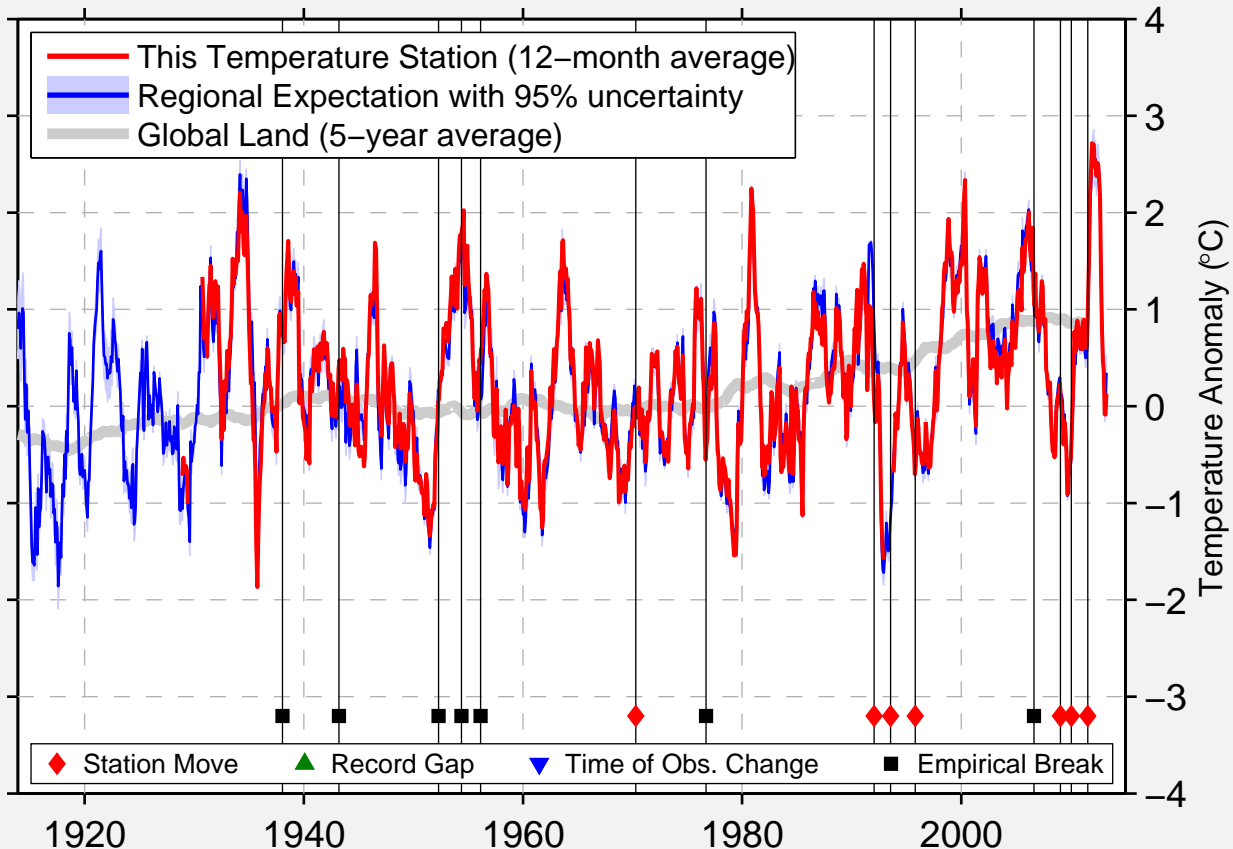

HERINGTON

38.666 N, 96.949 W (United States)

Data Quality Controlled and Aligned at Breakpoints

Berkeley Earth