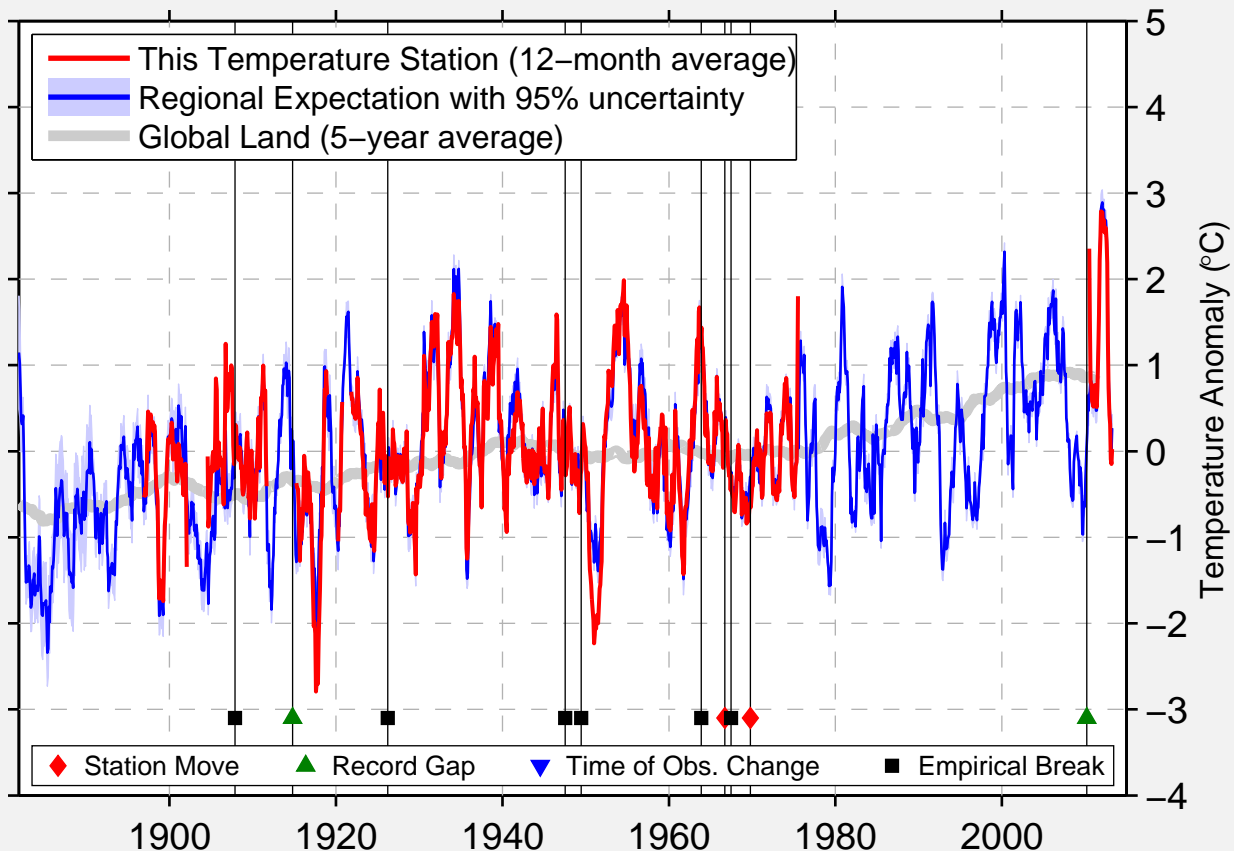

# OSAGE CITY 4 NW

38.656 N, 95.839 W (United States)

Data Quality Controlled and Aligned at Breakpoints

Berkeley Earth