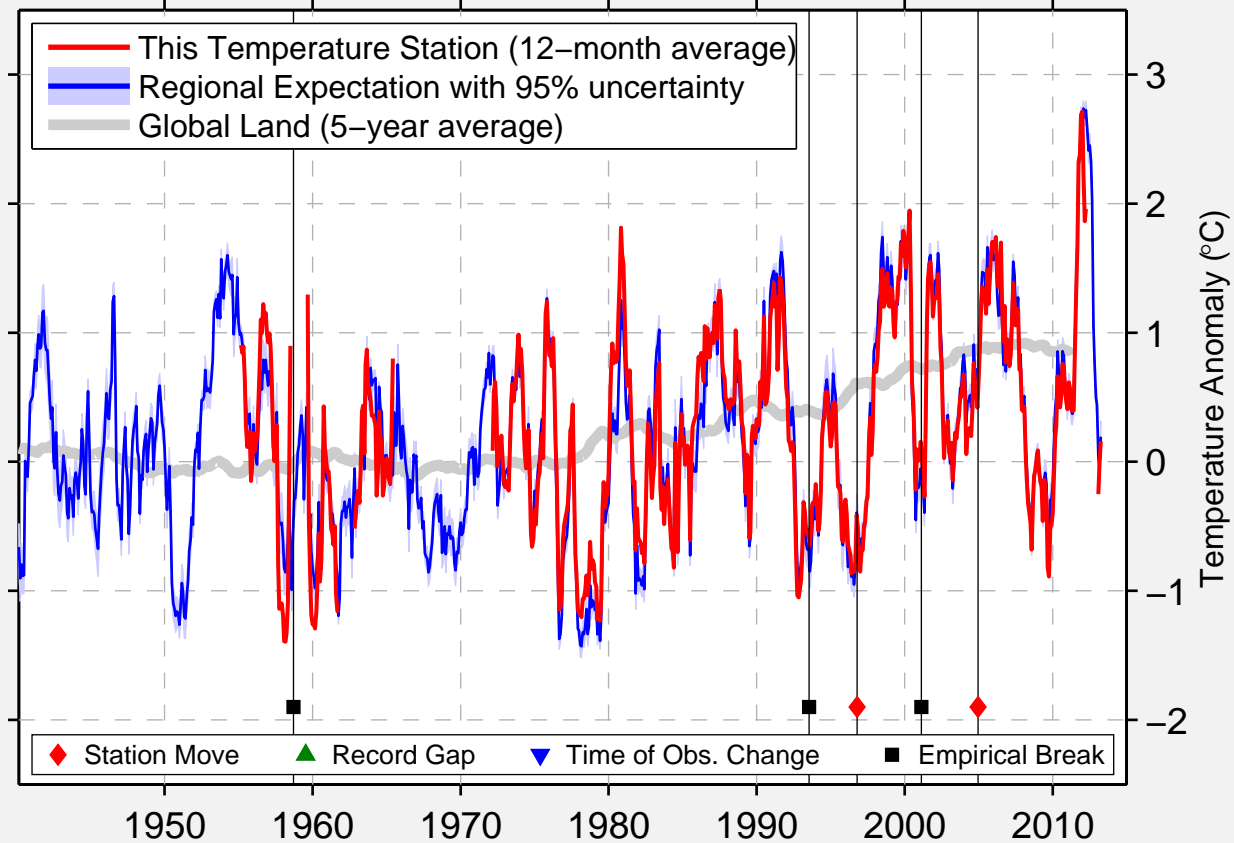

# CALIFORNIA

38.633 N, 92.565 W (United States)

Data Quality Controlled and Aligned at Breakpoints

Berkeley Earth