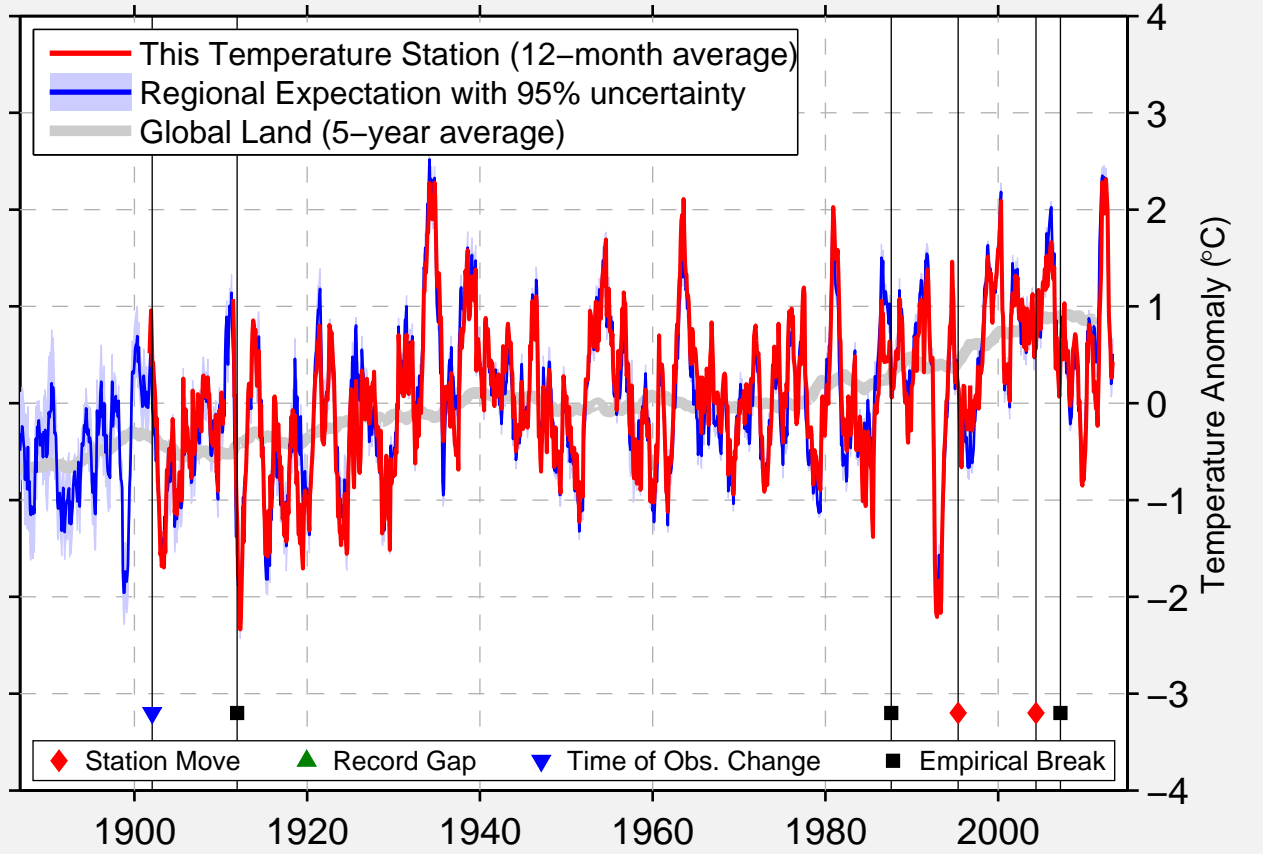

HEALY

38.600 N, 100.620 W (United States)

Data Quality Controlled and Aligned at Breakpoints

Berkeley Earth