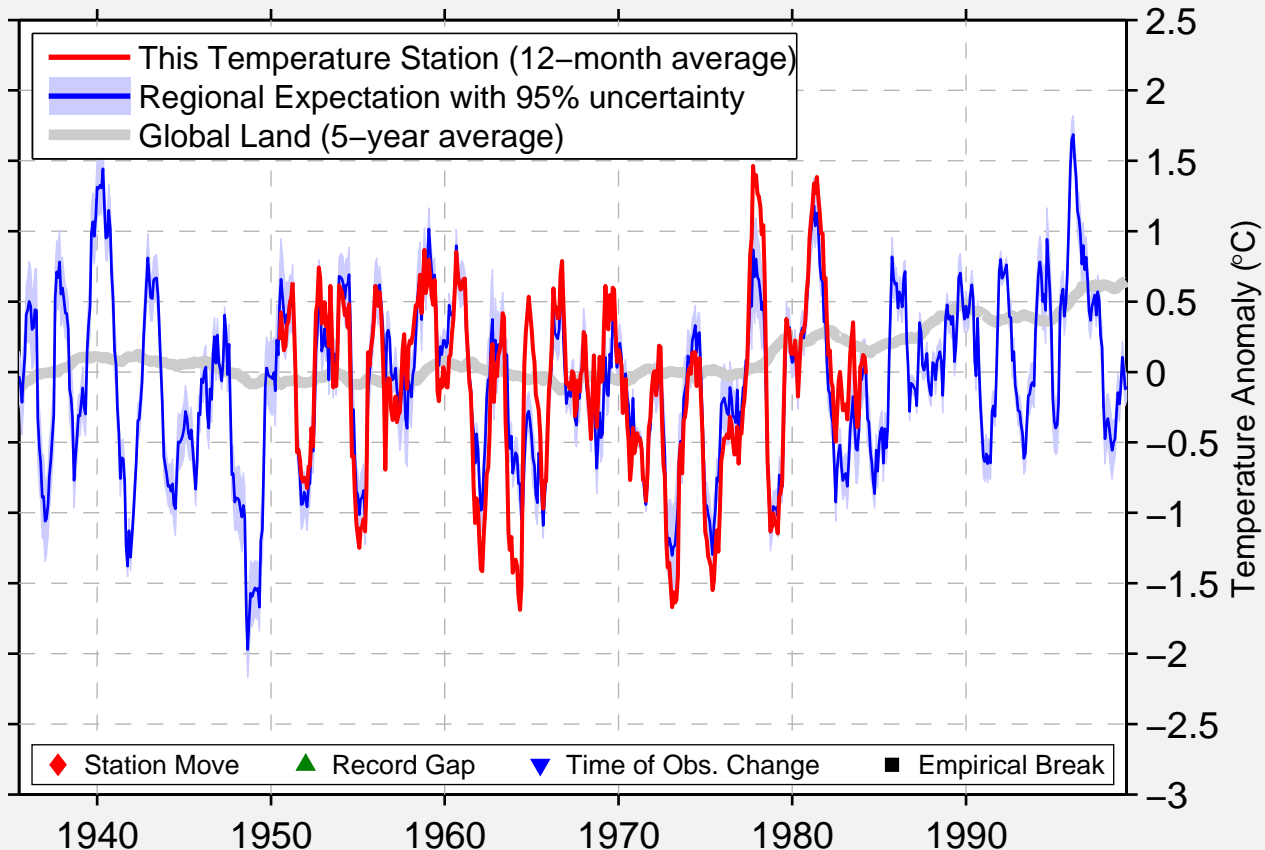

# DESERT EXP RANGE

38.600 N, 113.750 W (United States)

Data Quality Controlled and Aligned at Breakpoints

Berkeley Earth