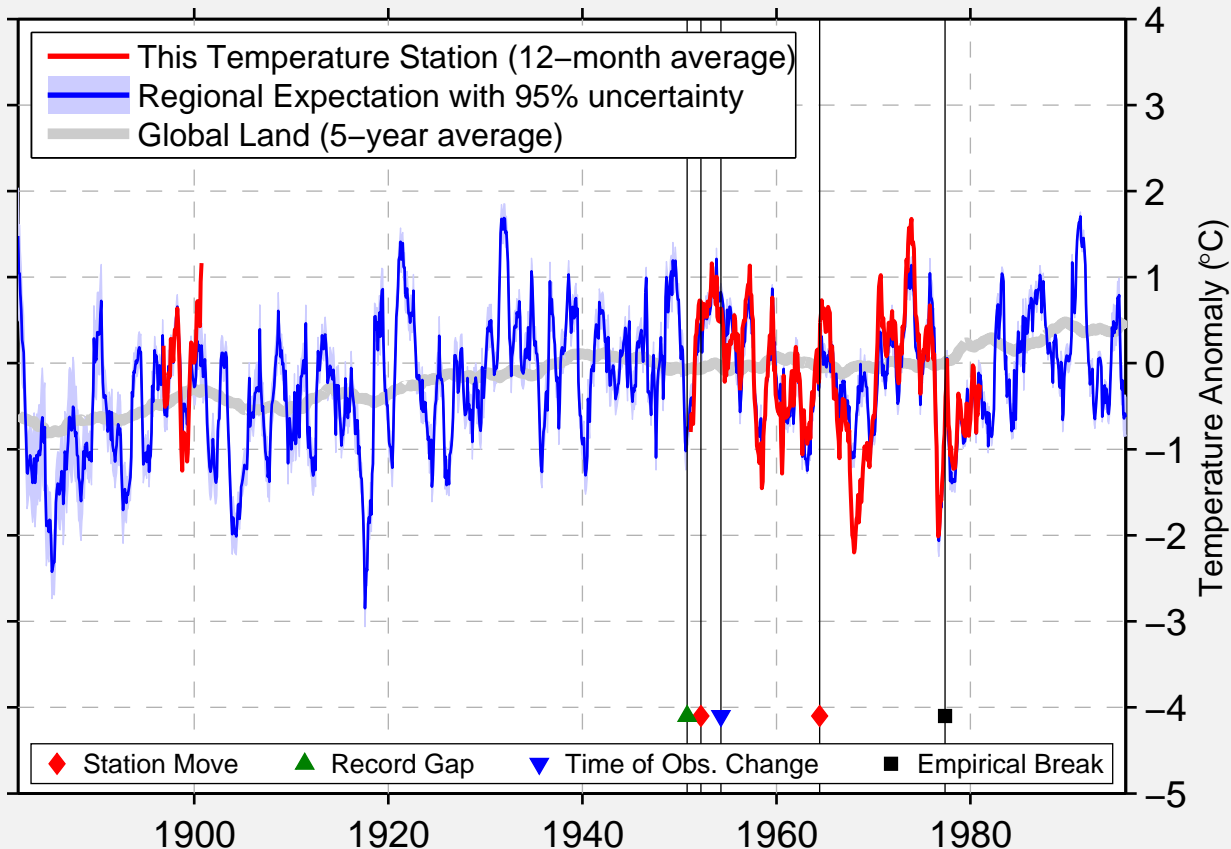

VANCEBURG

38.592 N, 83.325 W (United States)

Data Quality Controlled and Aligned at Breakpoints

Berkeley Earth