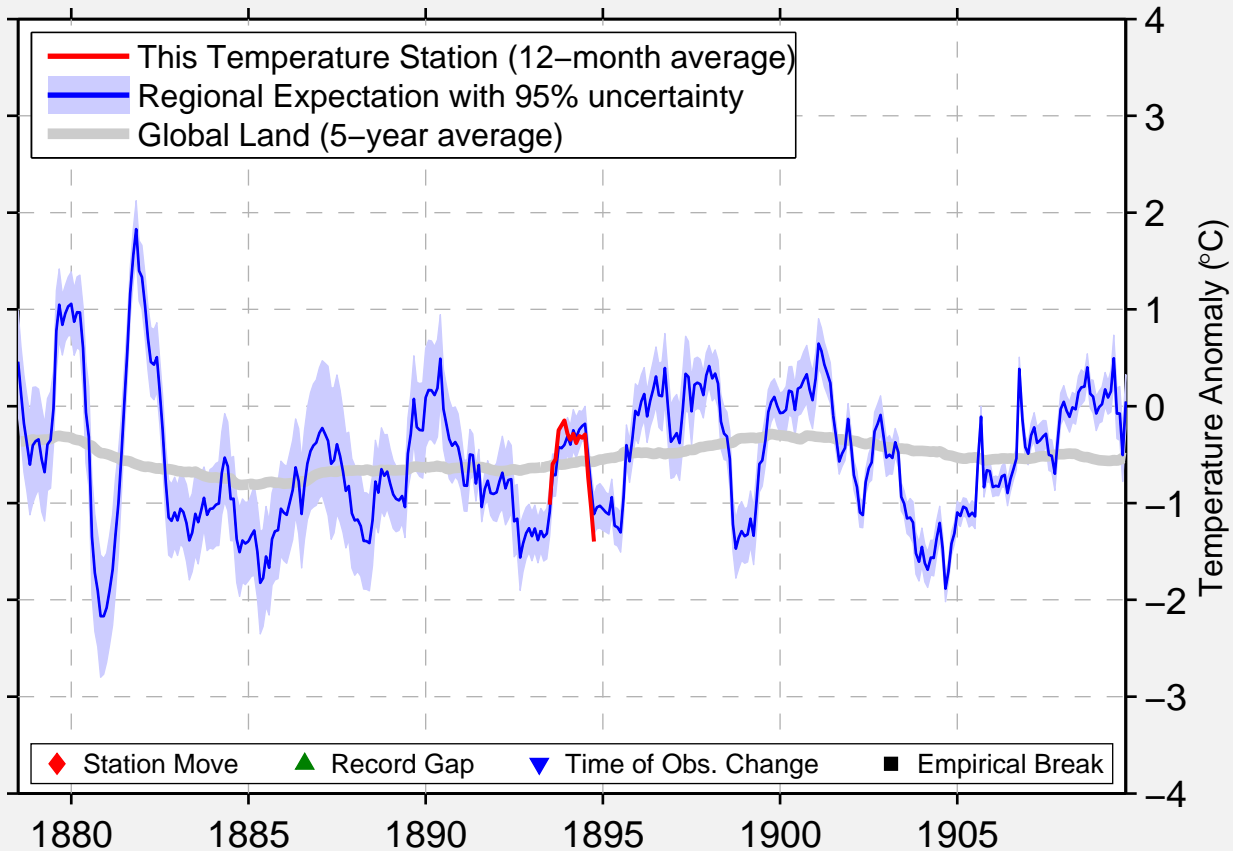

FOX CREEK

38.571 N, 90.689 W (United States)

Data Quality Controlled and Aligned at Breakpoints

Berkeley Earth