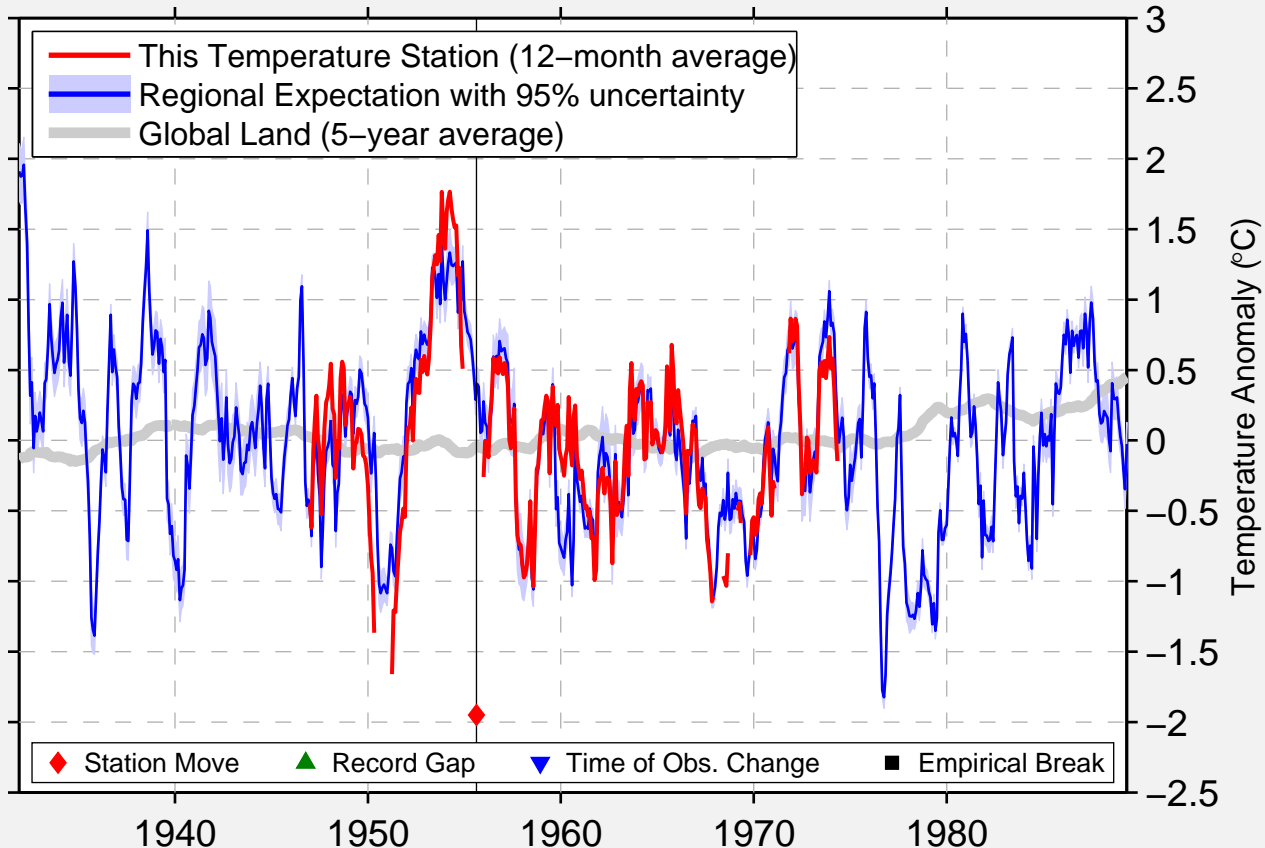

WEBSTER GROVES

38.567 N, 90.367 W (United States)

Data Quality Controlled and Aligned at Breakpoints

Berkeley Earth