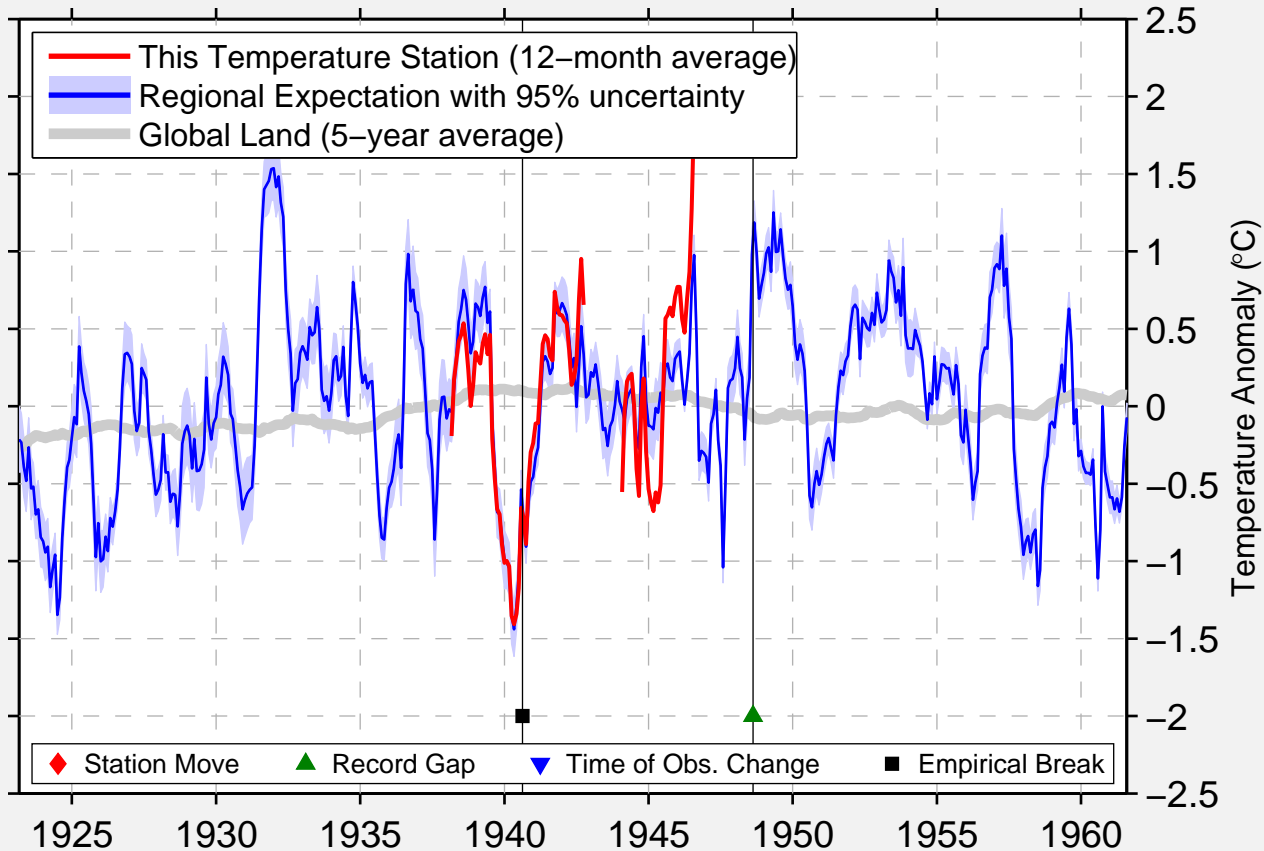

LESAGE GREENBOTTOM

38.550 N, 82.283 W (United States)

Data Quality Controlled and Aligned at Breakpoints

Berkeley Earth