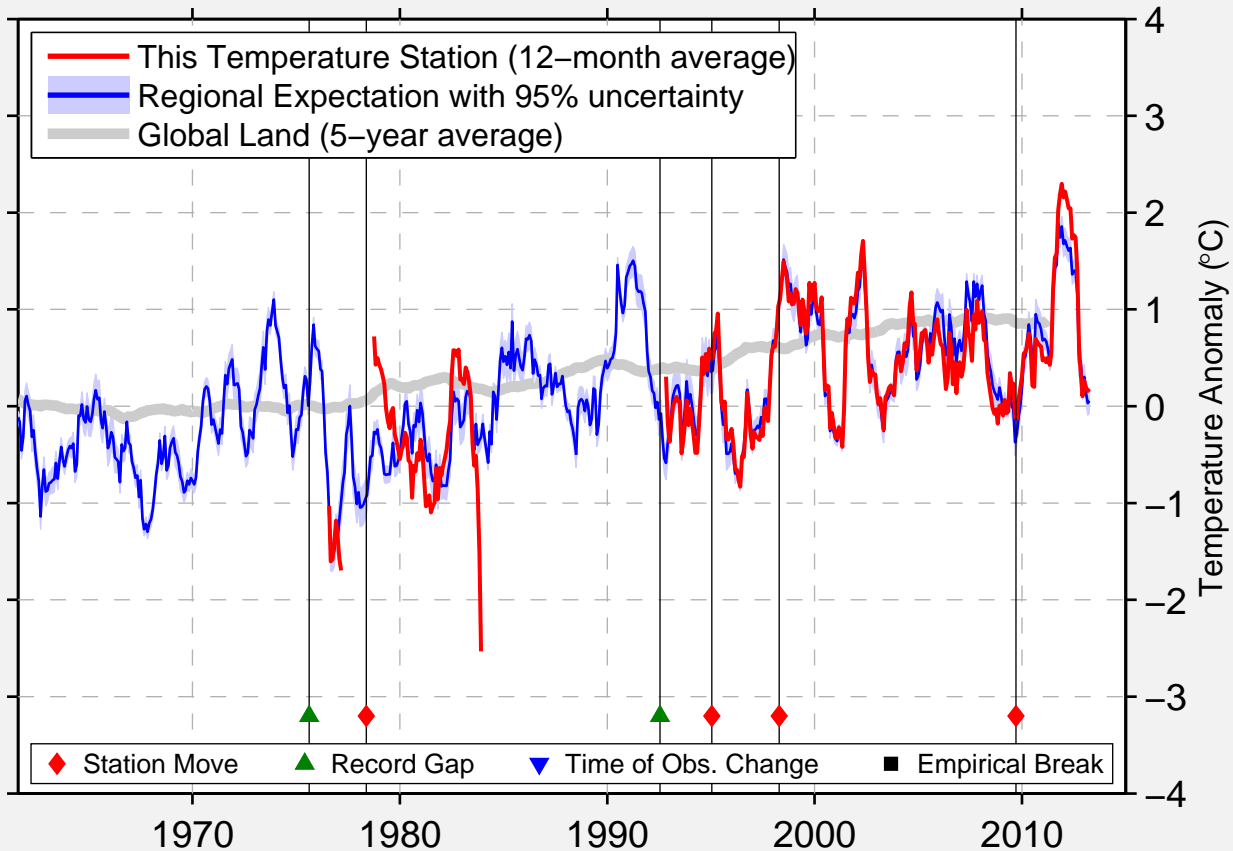

# BARTOW 1 S

38.545 N, 79.782 W (United States)

Data Quality Controlled and Aligned at Breakpoints

Berkeley Earth