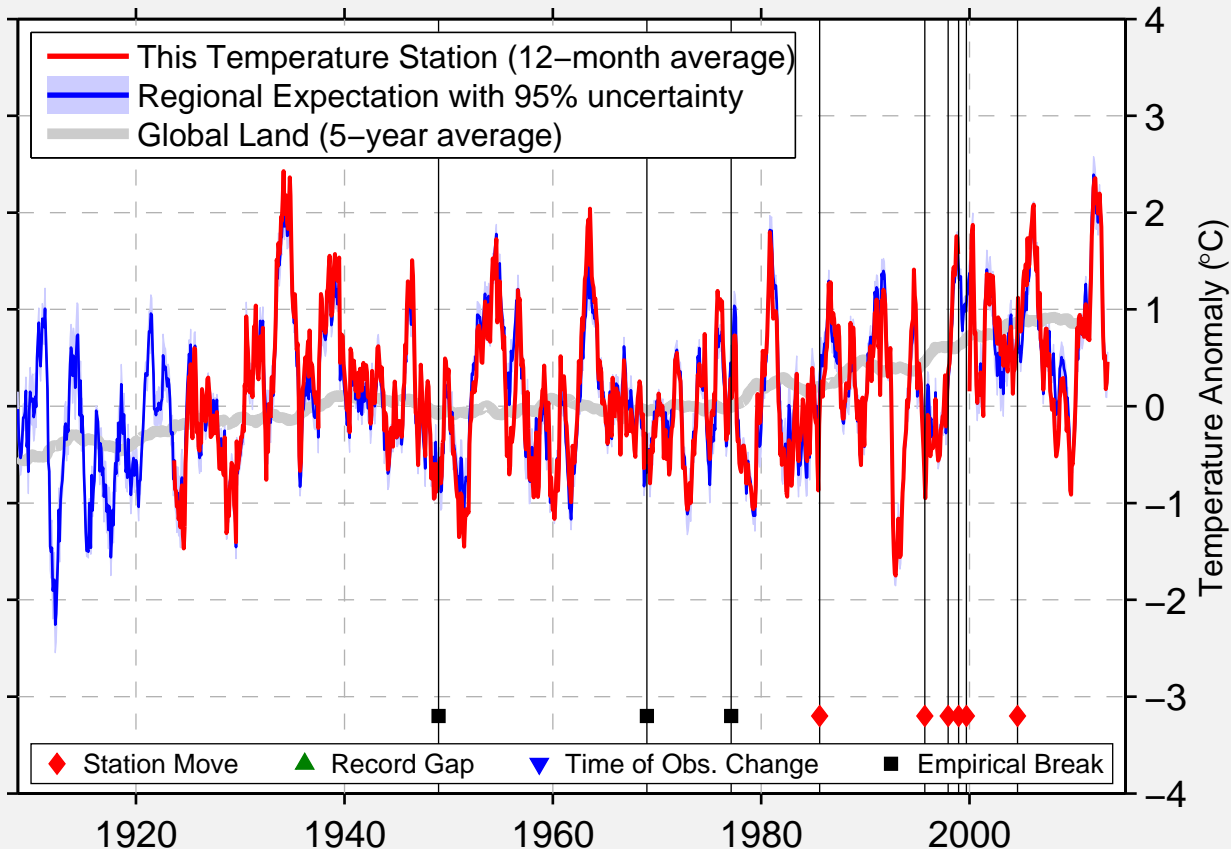

BISON 3NW

38.536 N, 99.213 W (United States)

Data Quality Controlled and Aligned at Breakpoints

Berkeley Earth