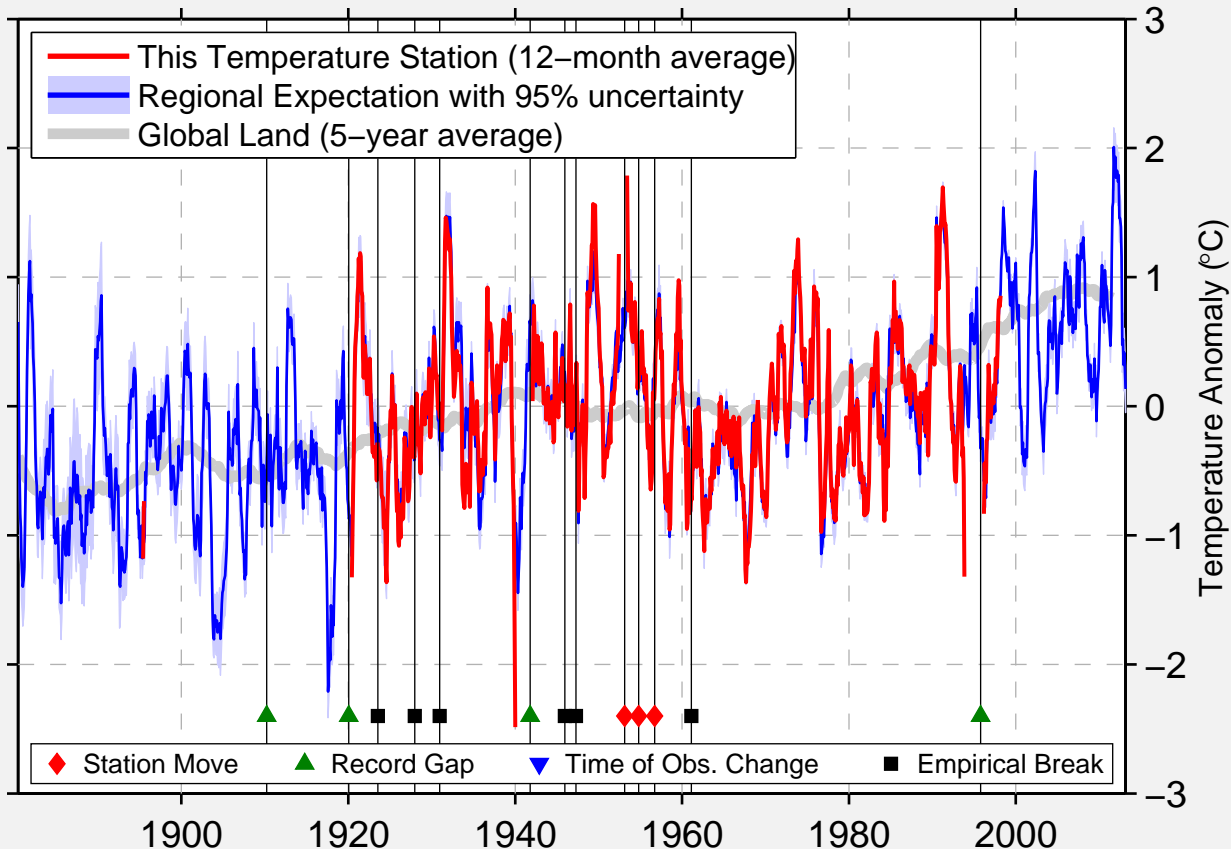

LA PLATA 1 W

38.533 N, 77.000 W (United States)

Data Quality Controlled and Aligned at Breakpoints

Berkeley Earth