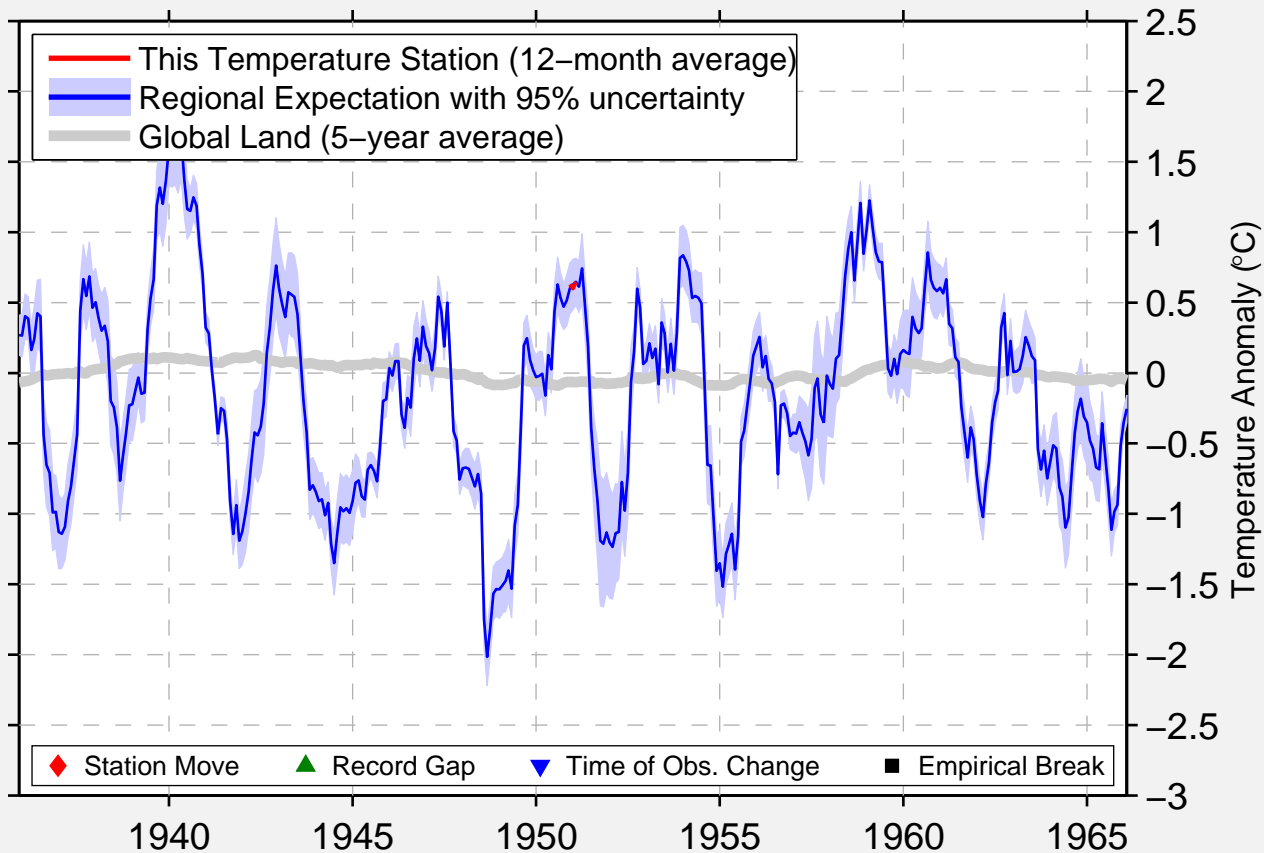

MANHATTAN POWER HOUSE

38.533 N, 117.083 W (United States)

Data Quality Controlled and Aligned at Breakpoints

Berkeley Earth