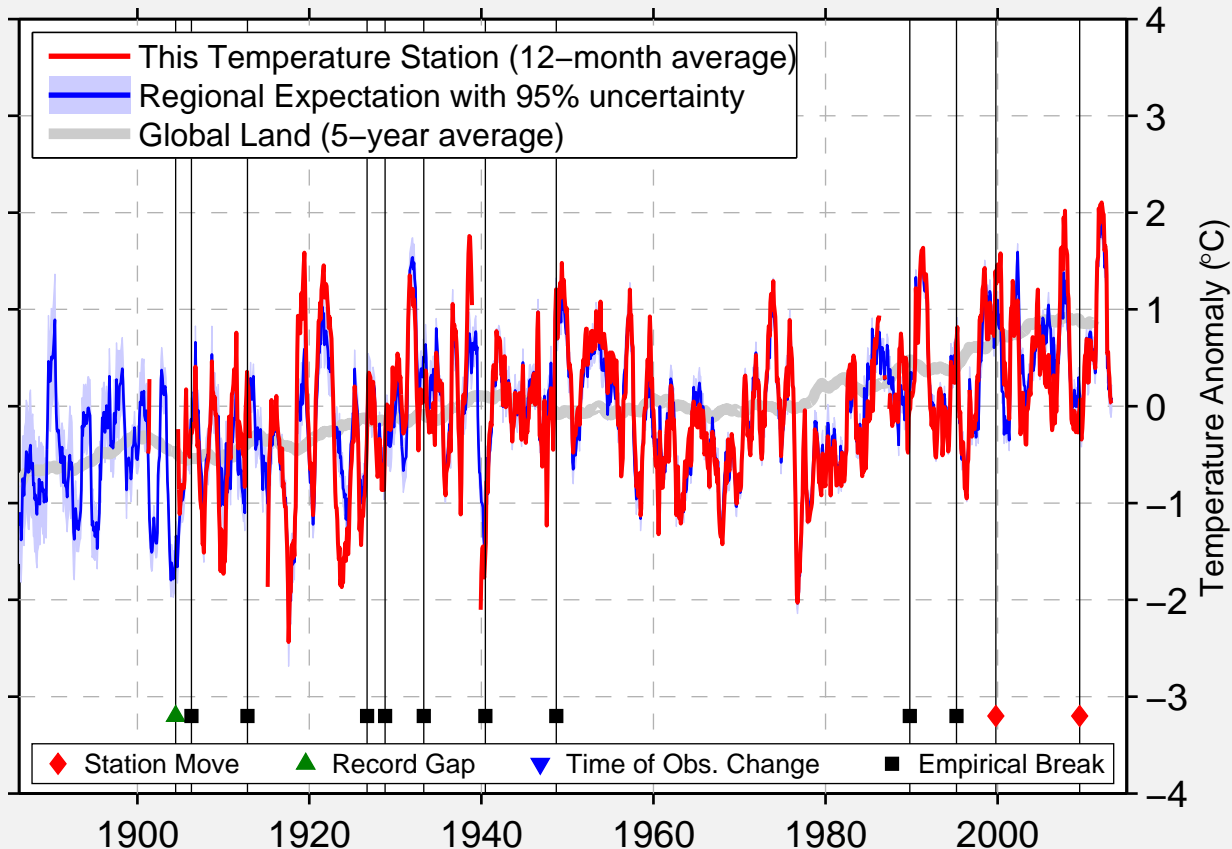

WINFIELD LOCKS

38.528 N, 81.915 W (United States)

Data Quality Controlled and Aligned at Breakpoints

Berkeley Earth