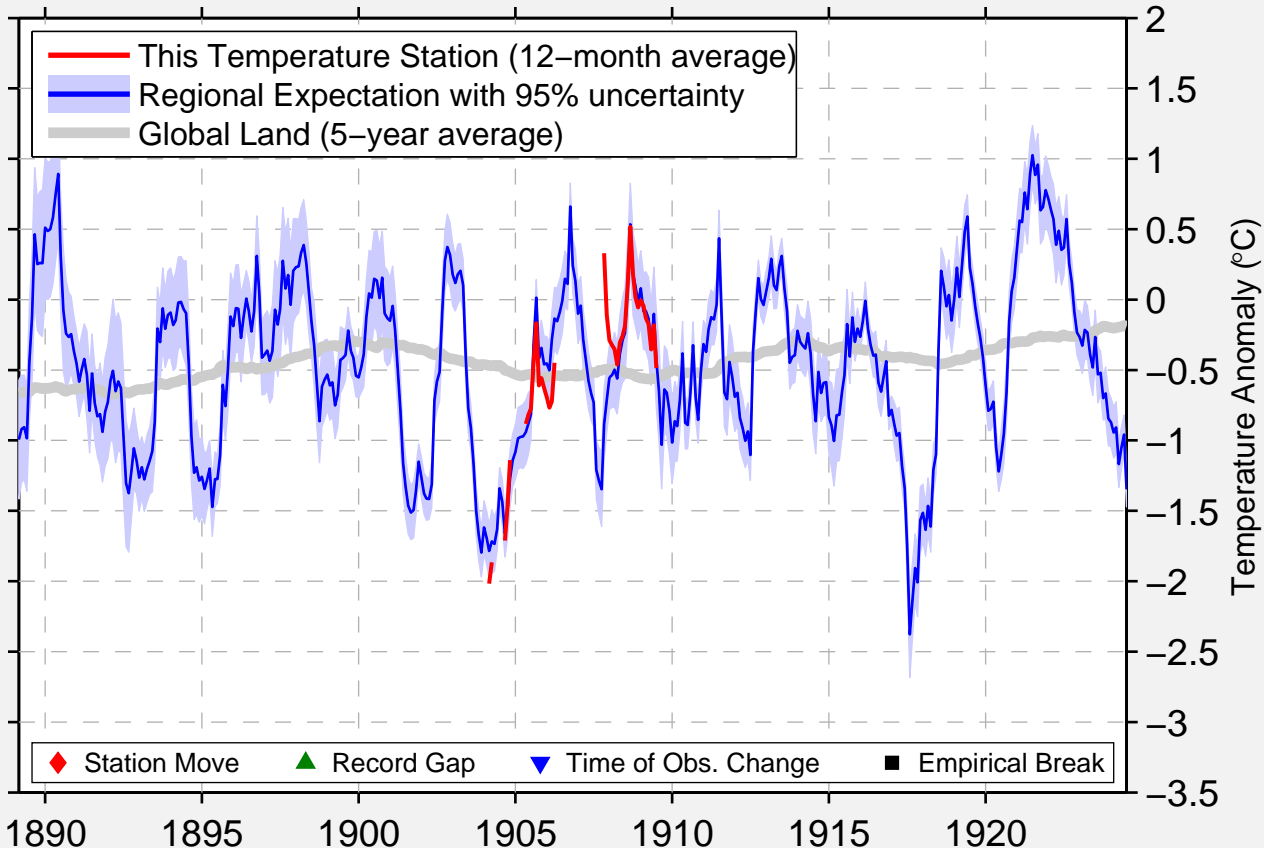

# VALLEY FORK

38.525 N, 81.118 W (United States)

Data Quality Controlled and Aligned at Breakpoints

Berkeley Earth