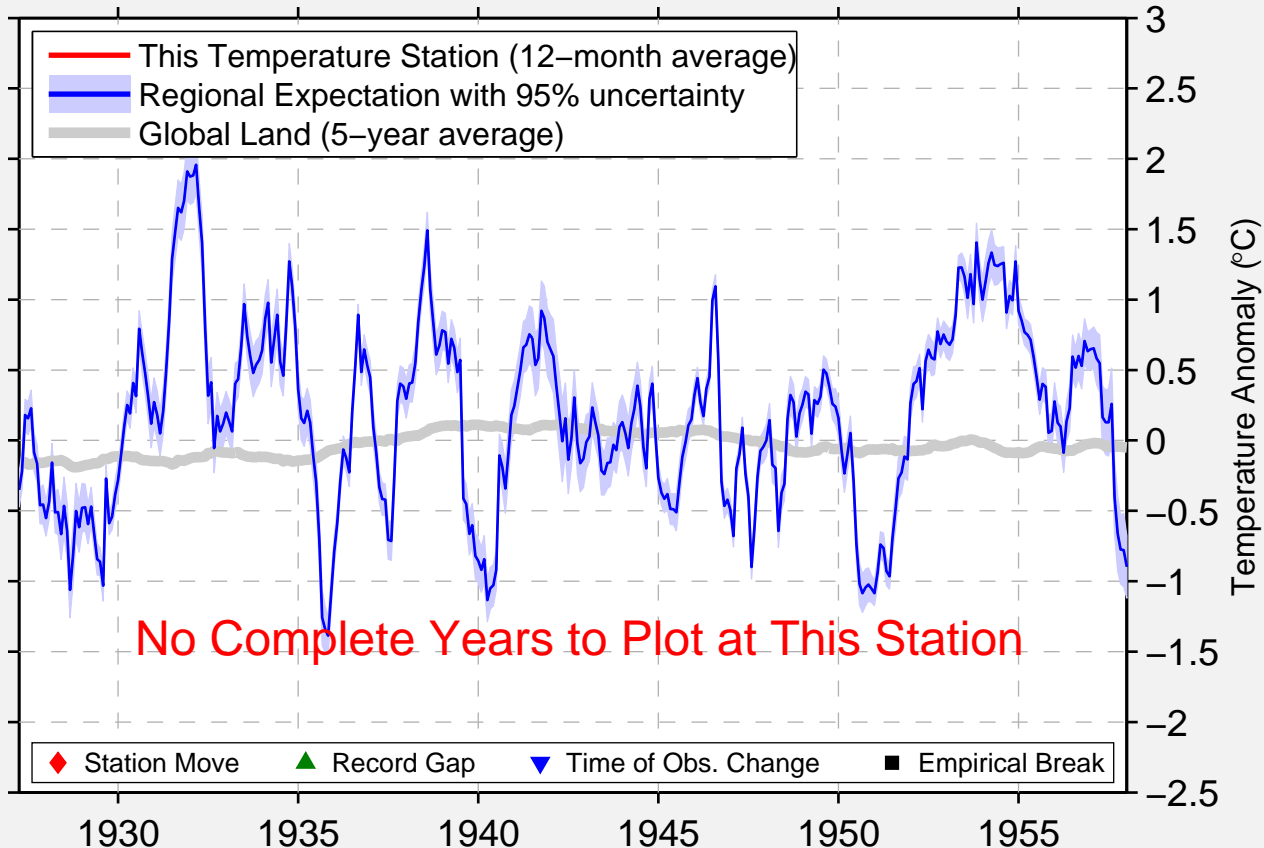

JEFFERSON BARRACKS

38.517 N, 90.267 W (United States)

No Complete Years to Plot at This Station

◆ Station Move ▲ Record Gap ▼ Time of Obs. Change ■ Empirical Break