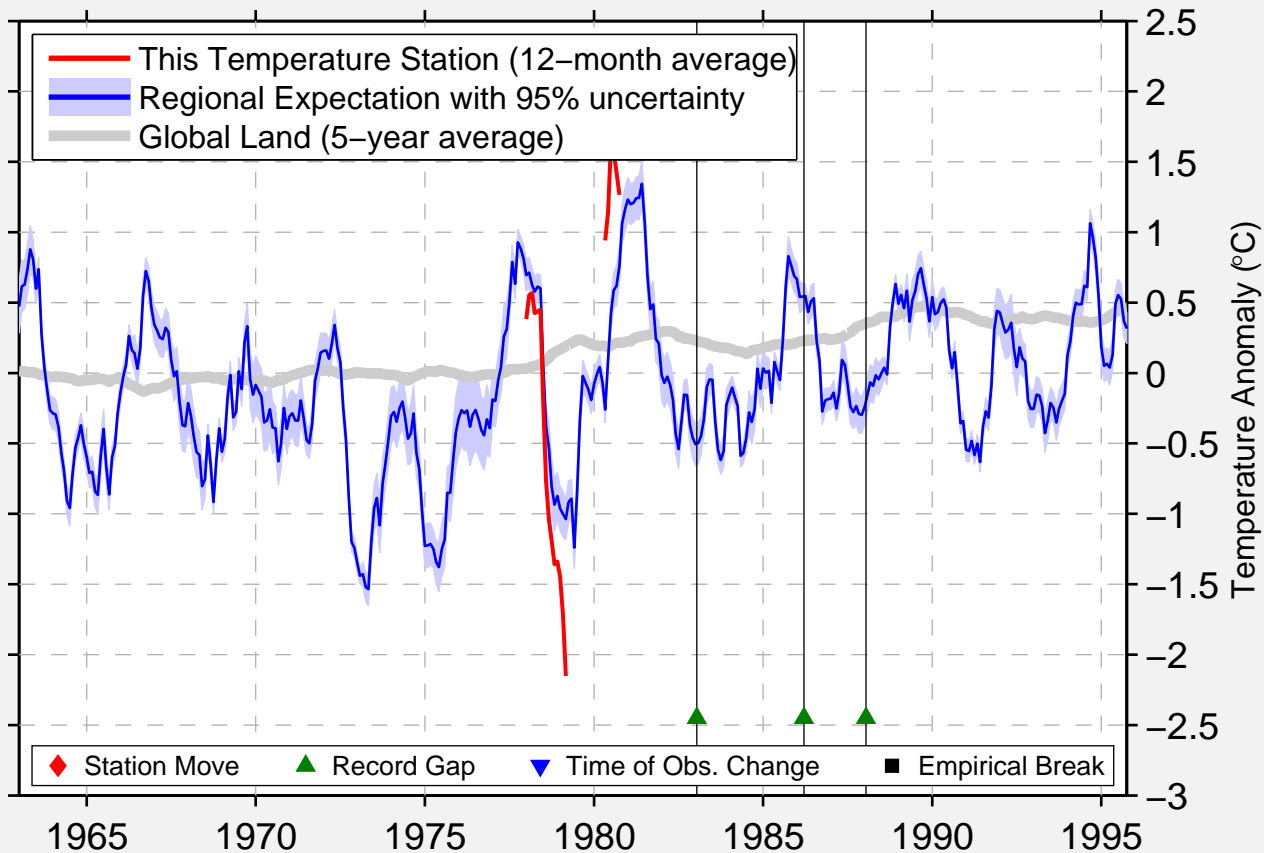

# MONTROSE CO. ARPT

38.500 N, 107.883 W (United States)

Data Quality Controlled and Aligned at Breakpoints

Berkeley Earth