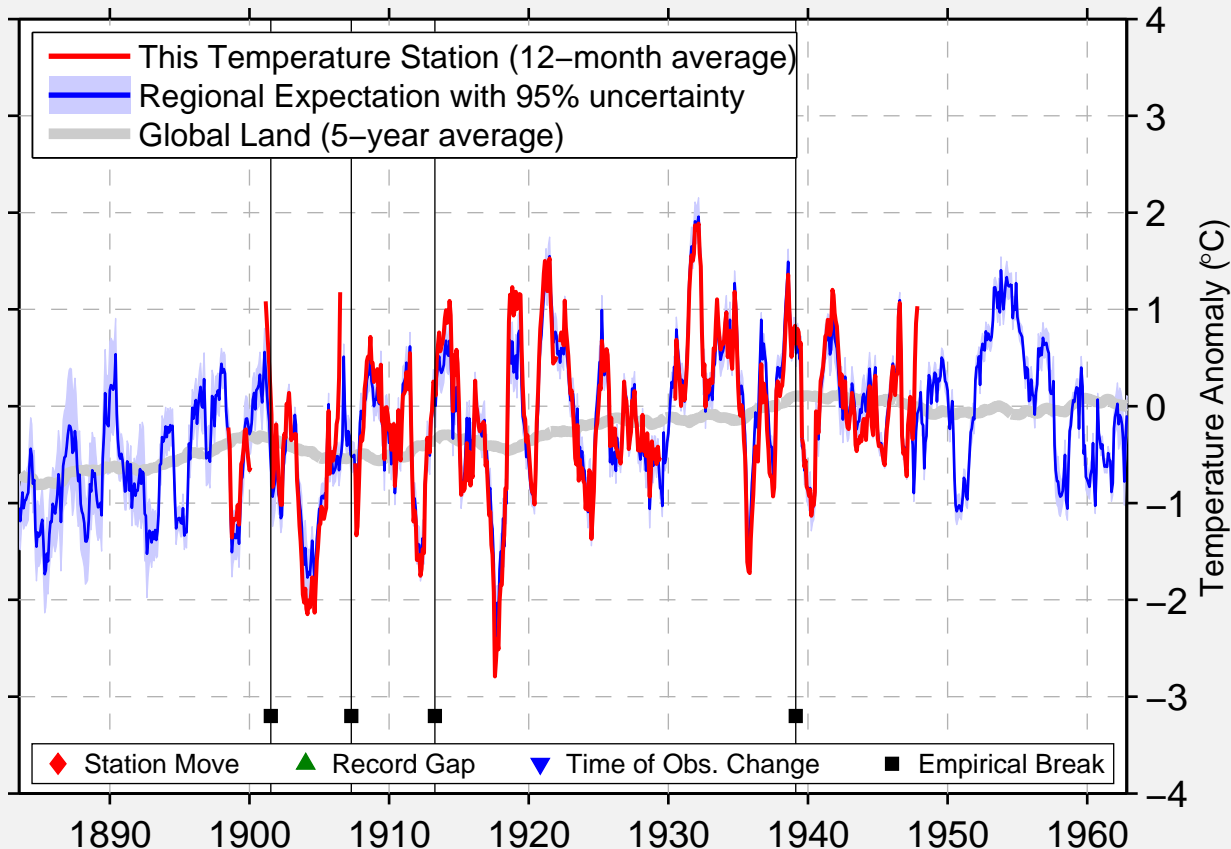

# MASCOUTAH

38.483 N, 89.800 W (United States)

Data Quality Controlled and Aligned at Breakpoints

Berkeley Earth