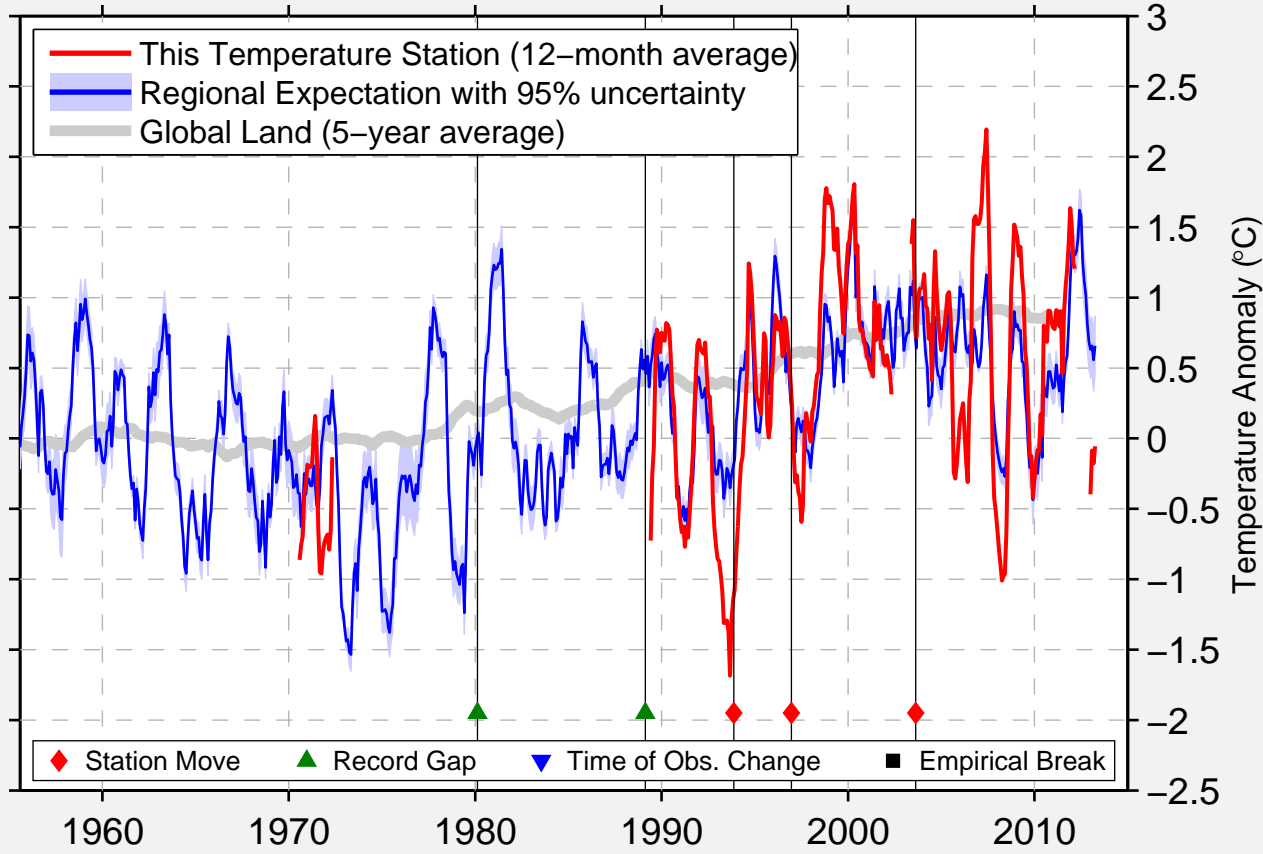

BLUE MESA LAKE

38.467 N, 107.168 W (United States)

Data Quality Controlled and Aligned at Breakpoints

Berkeley Earth