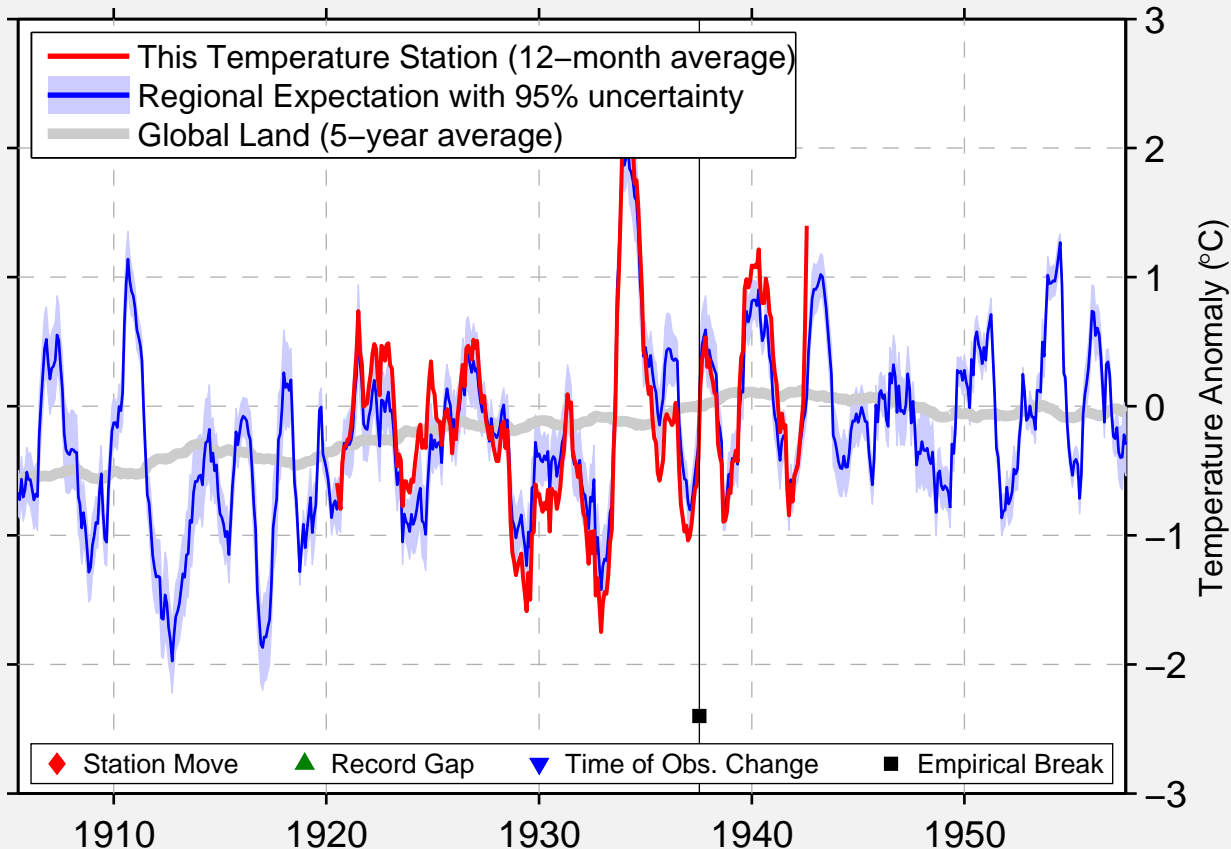

# SAPINERO 9 W

38.467 N, 107.467 W (United States)

Data Quality Controlled and Aligned at Breakpoints

Berkeley Earth