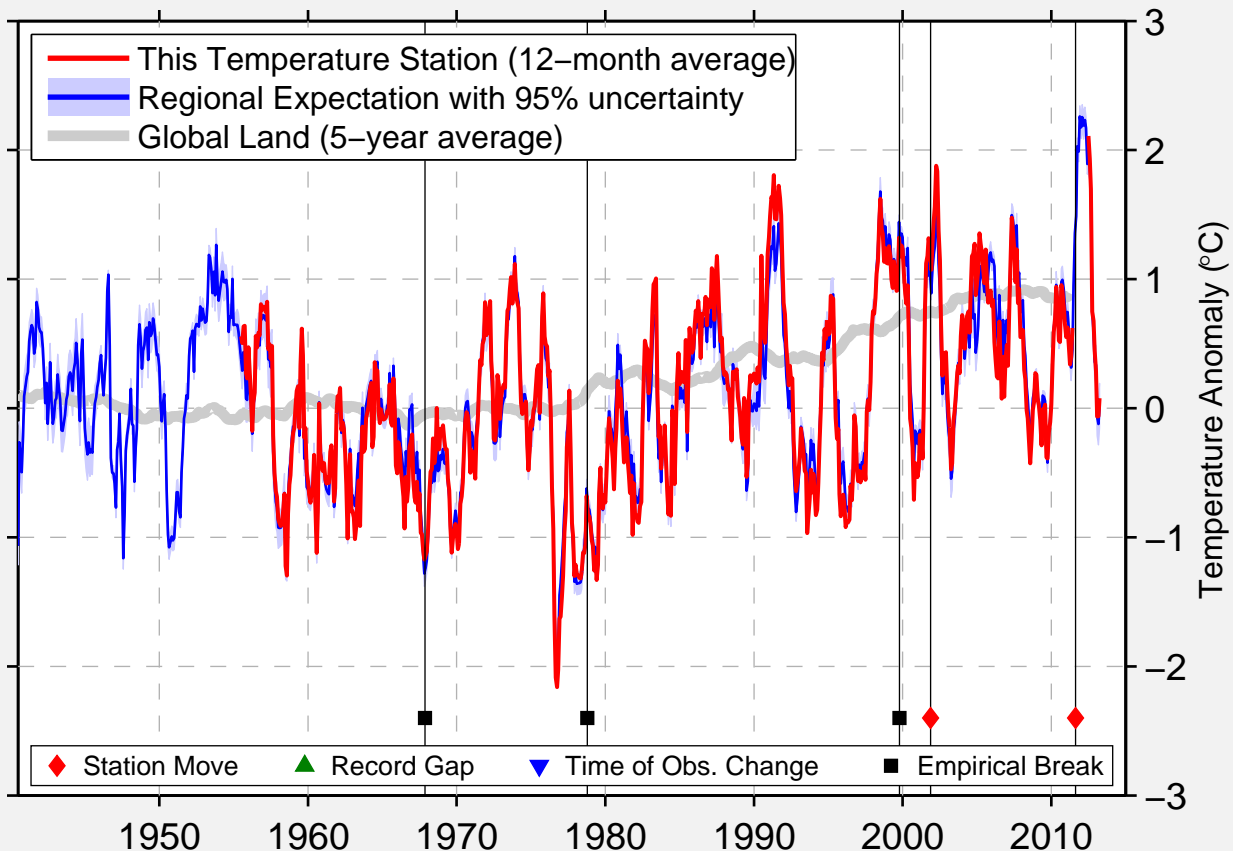

DUBOIS S IN FORAGE FARM

38.456 N, 86.698 W (United States)

Data Quality Controlled and Aligned at Breakpoints

Berkeley Earth