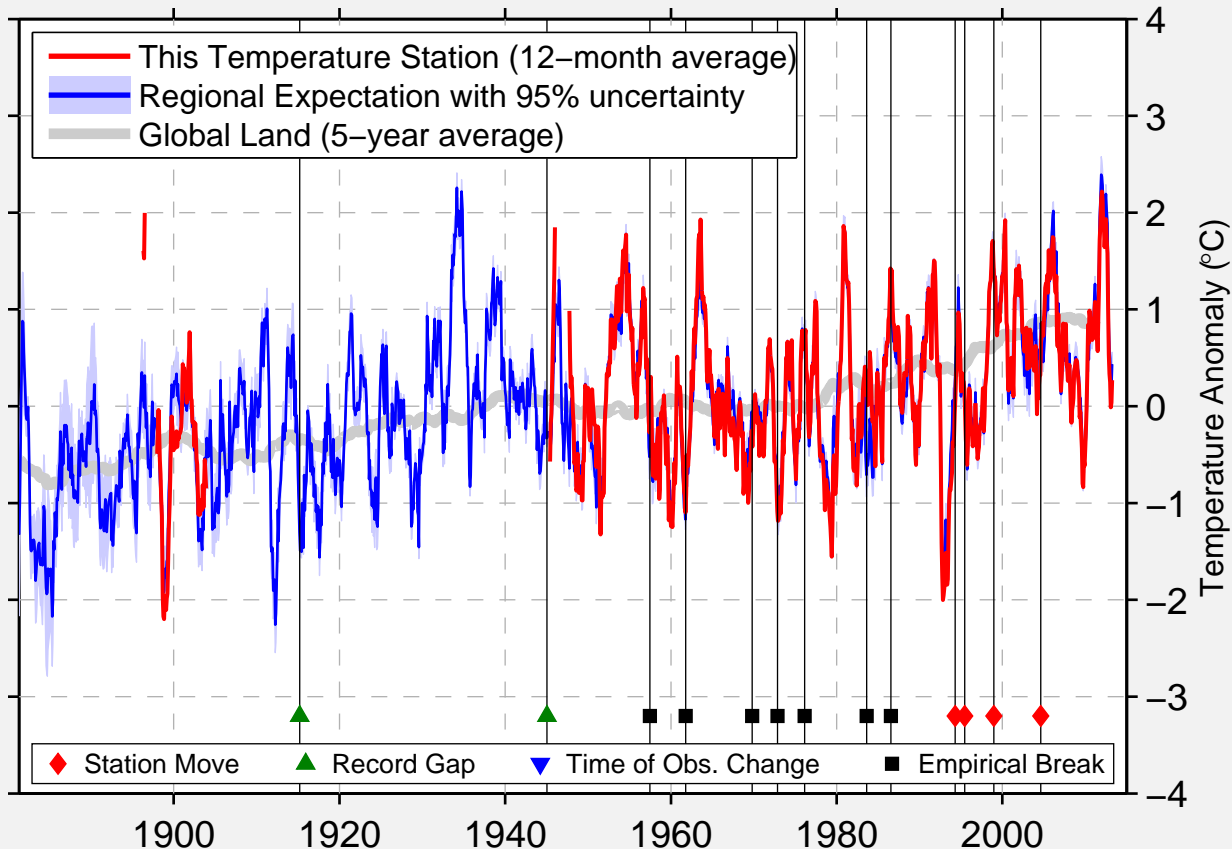

# NESS CITY

38.450 N, 99.901 W (United States)

Data Quality Controlled and Aligned at Breakpoints

Berkeley Earth