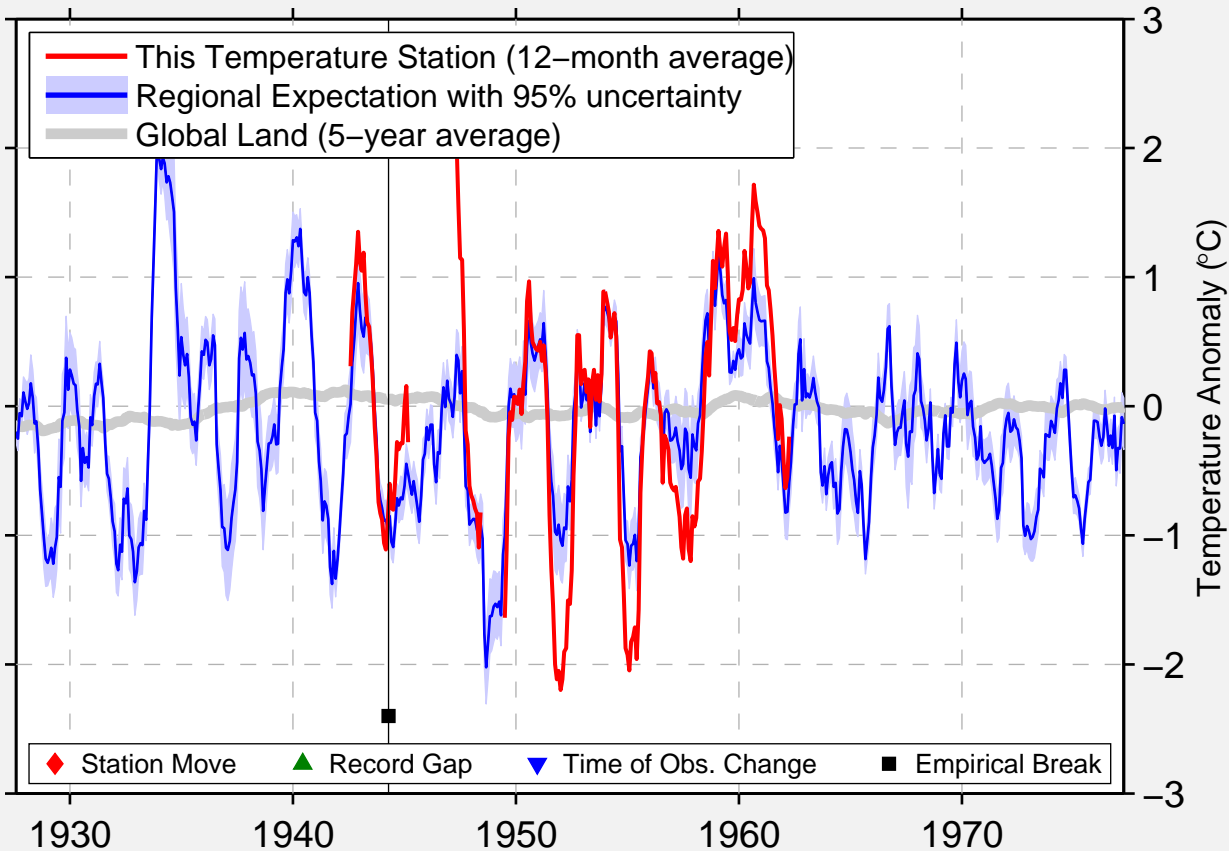

RATTLESNAKE

38.450 N, 116.167 W (United States)

Data Quality Controlled and Aligned at Breakpoints

Berkeley Earth