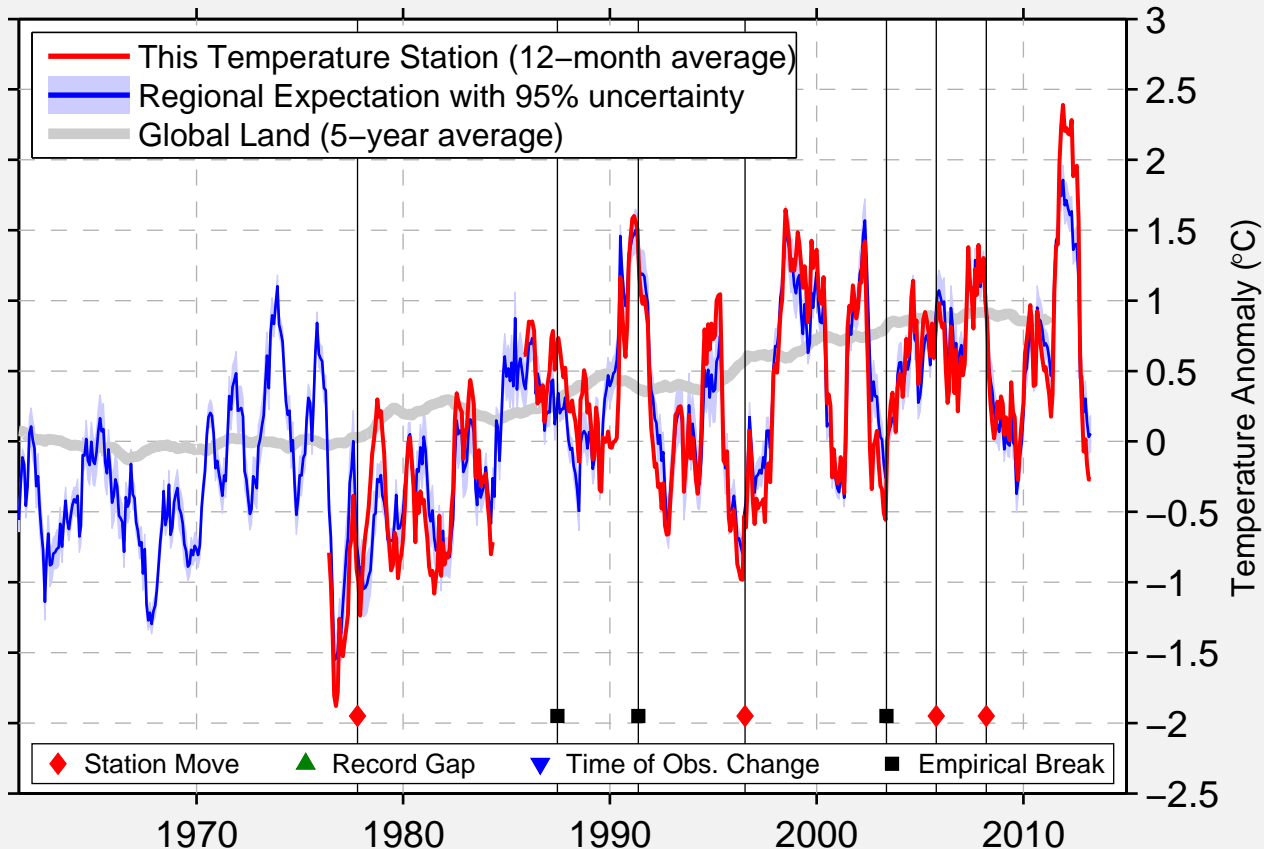

# SNOWSHOE

38.412 N, 80.000 W (United States)

Data Quality Controlled and Aligned at Breakpoints

Berkeley Earth