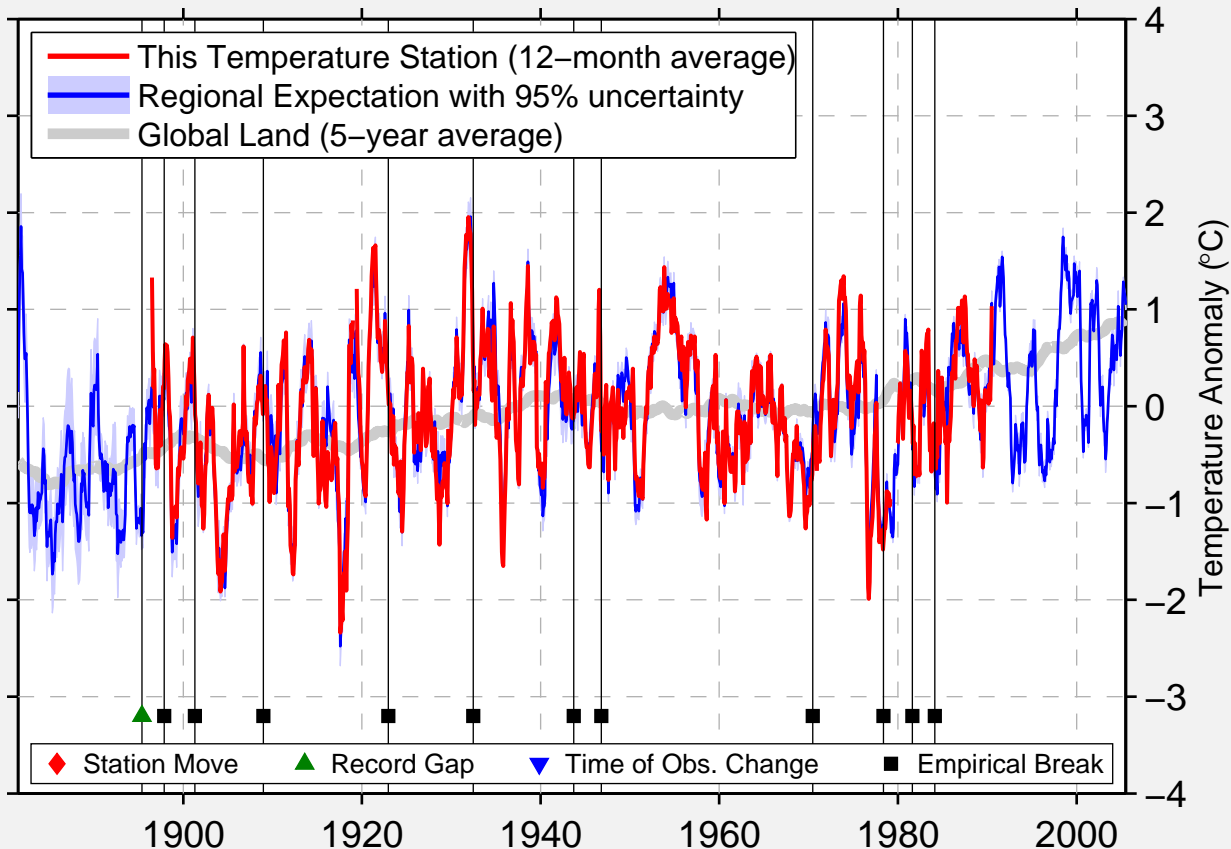

# MT-VERNON-3NE

38.400 N, 88.900 W (United States)

Data Quality Controlled and Aligned at Breakpoints

Berkeley Earth