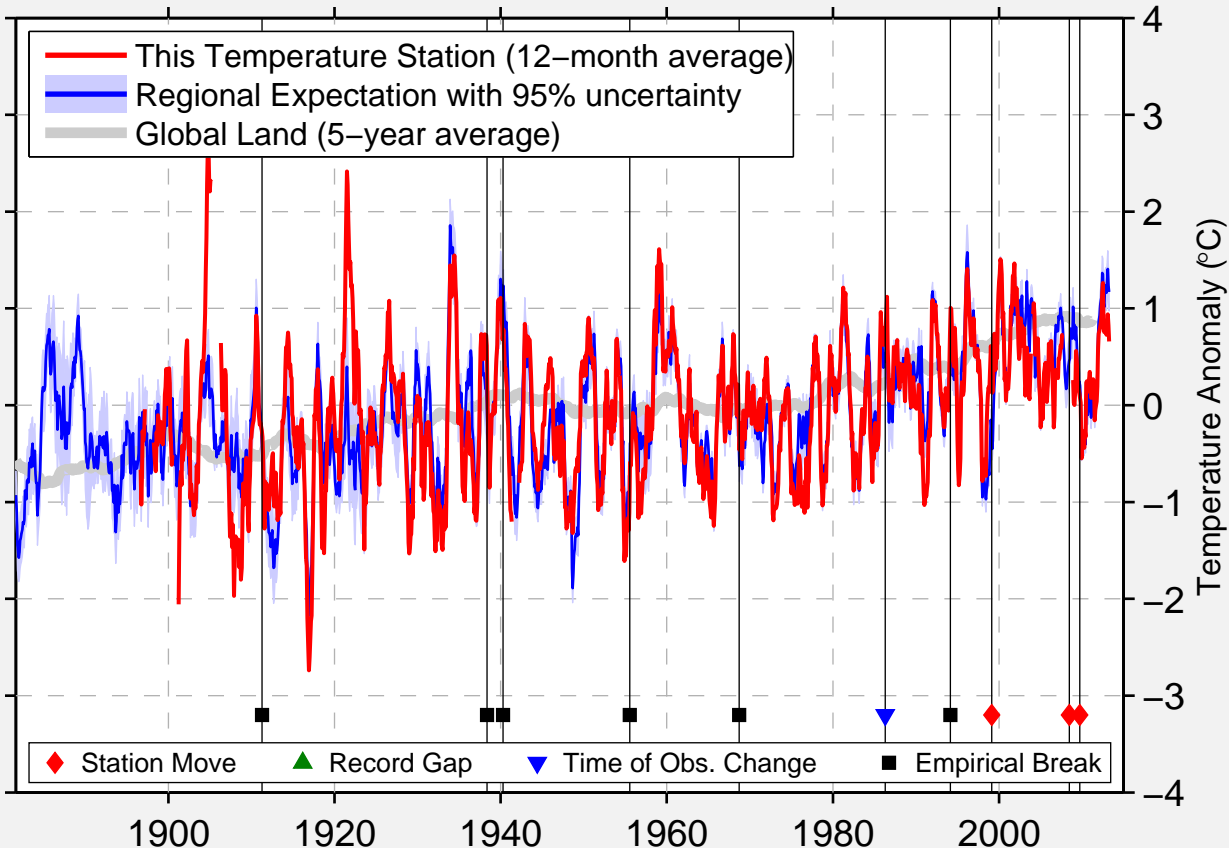

MINA

38.382 N, 118.100 W (United States)

Data Quality Controlled and Aligned at Breakpoints

Berkeley Earth