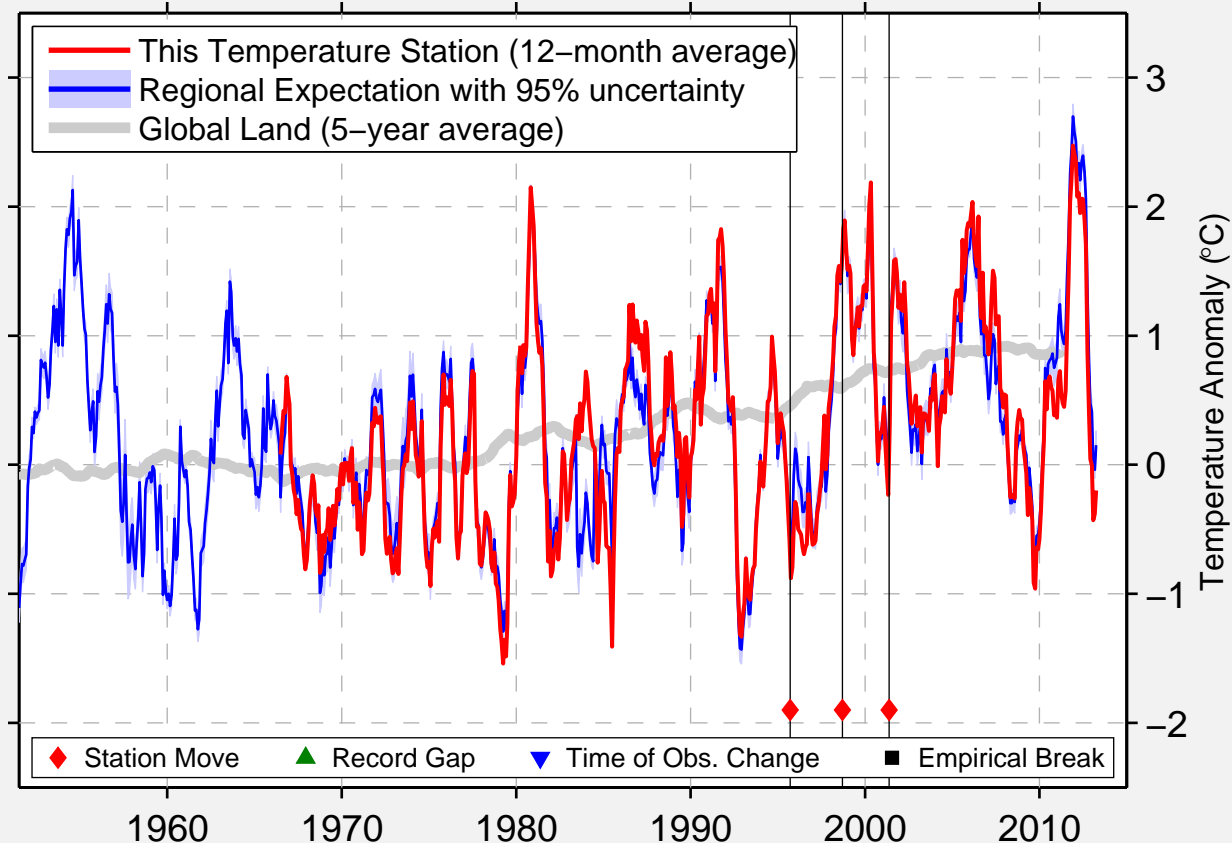

MARION LAKE

38.378 N, 97.075 W (United States)

Data Quality Controlled and Aligned at Breakpoints

Berkeley Earth