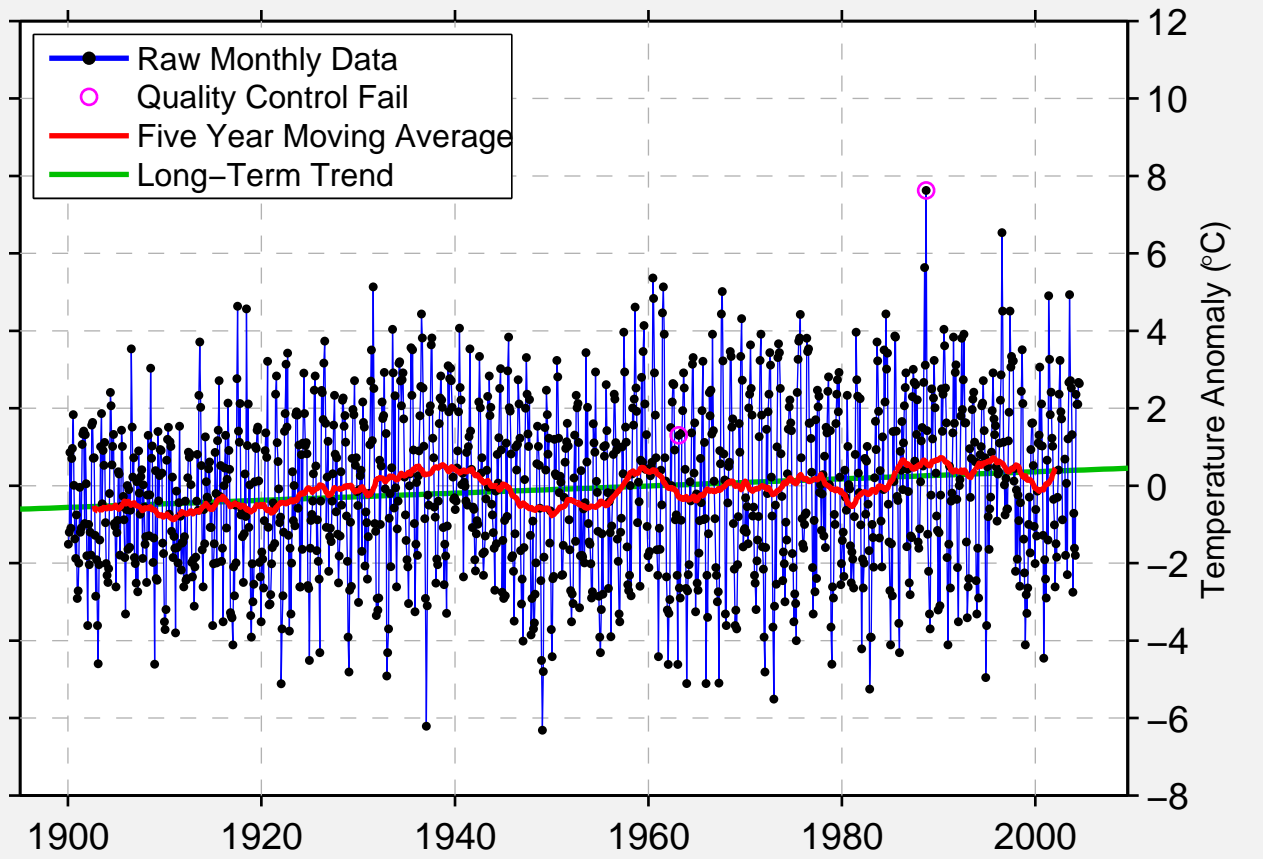

SACRAMENTO EX, CA

38.310 N, 121.300 W (United States)

- Raw Monthly Data
- Quality Control Fail
- Five Year Moving Average
- Long-Term Trend

Temperature Anomaly (°C)

1900 1920 1940 1960 1980 2000