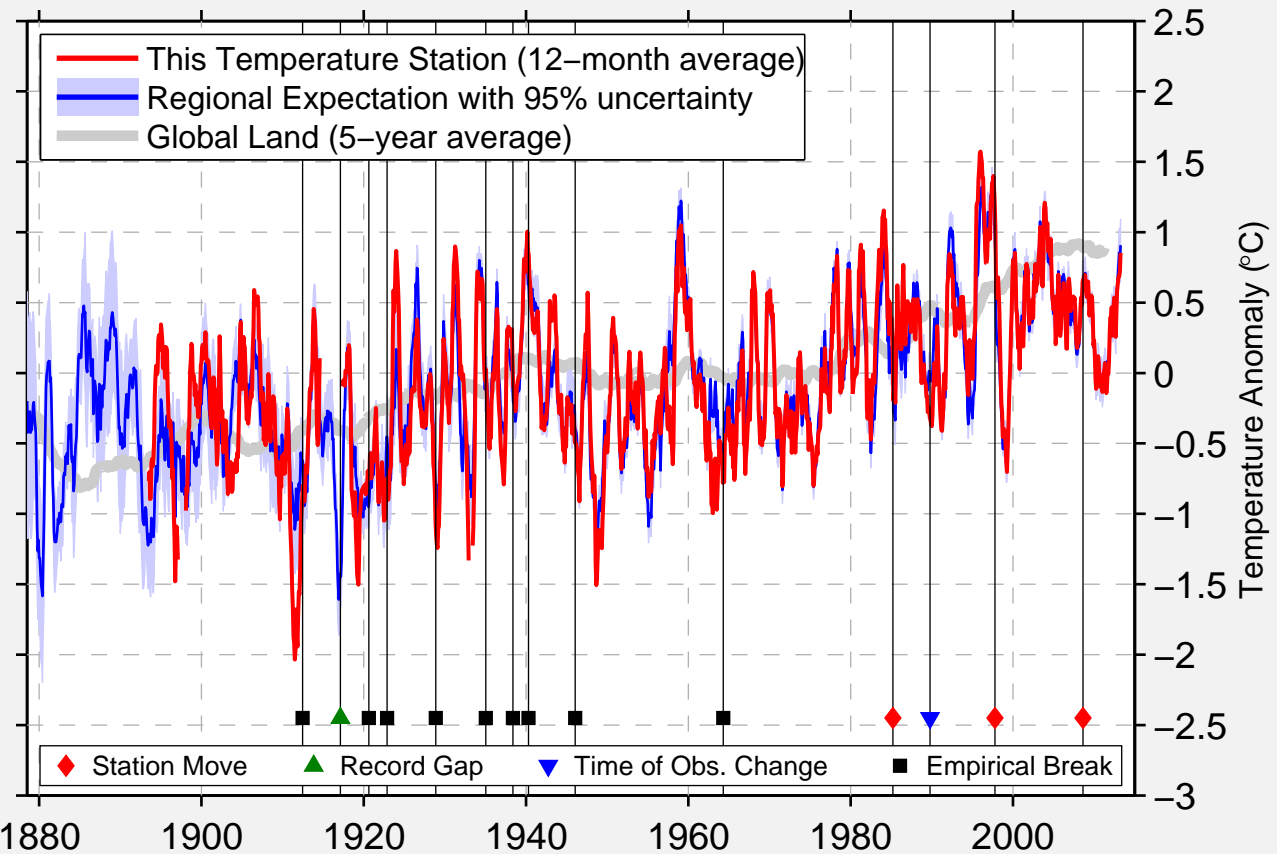

NAPA STATE HOSPITAL

38.279 N, 122.270 W (United States)

Data Quality Controlled and Aligned at Breakpoints

Berkeley Earth