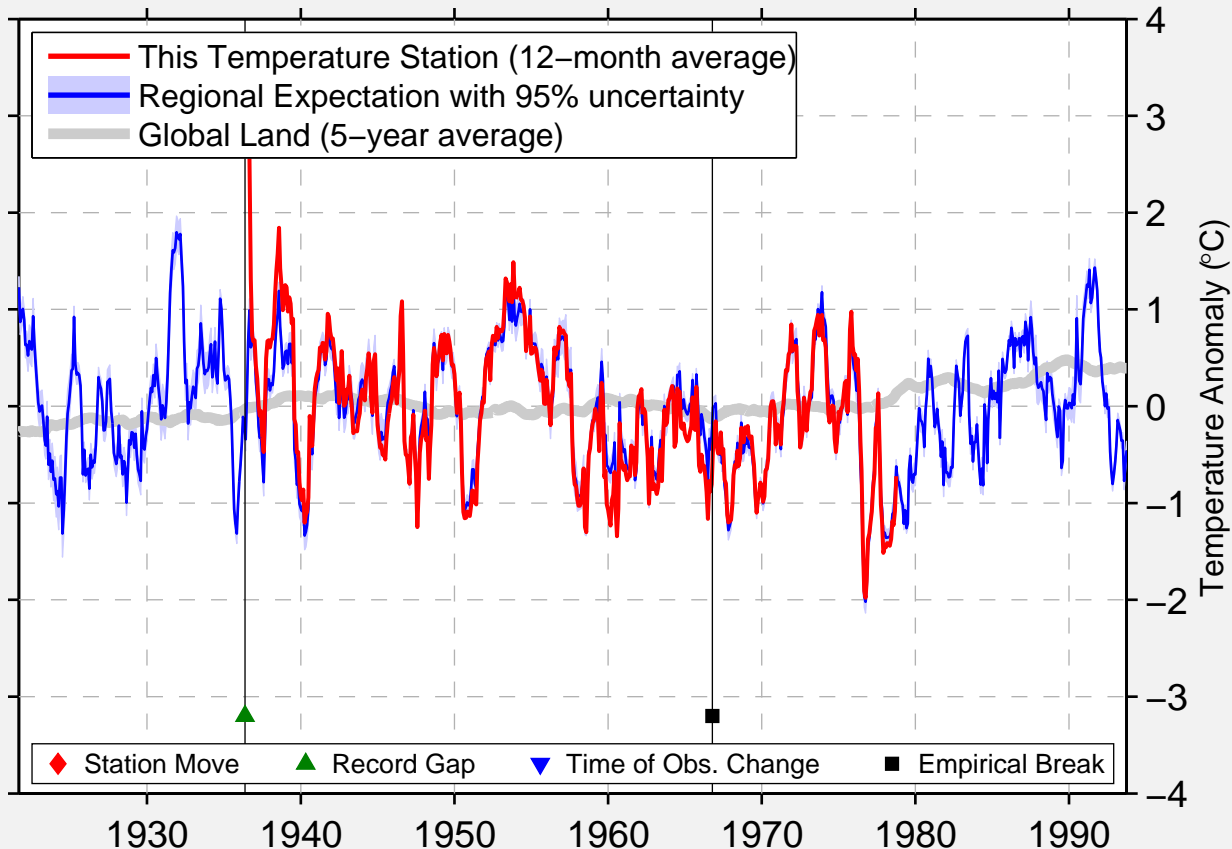

JOHNSON EXPERIMENT FARM

38.267 N, 87.750 W (United States)

Data Quality Controlled and Aligned at Breakpoints

Berkeley Earth