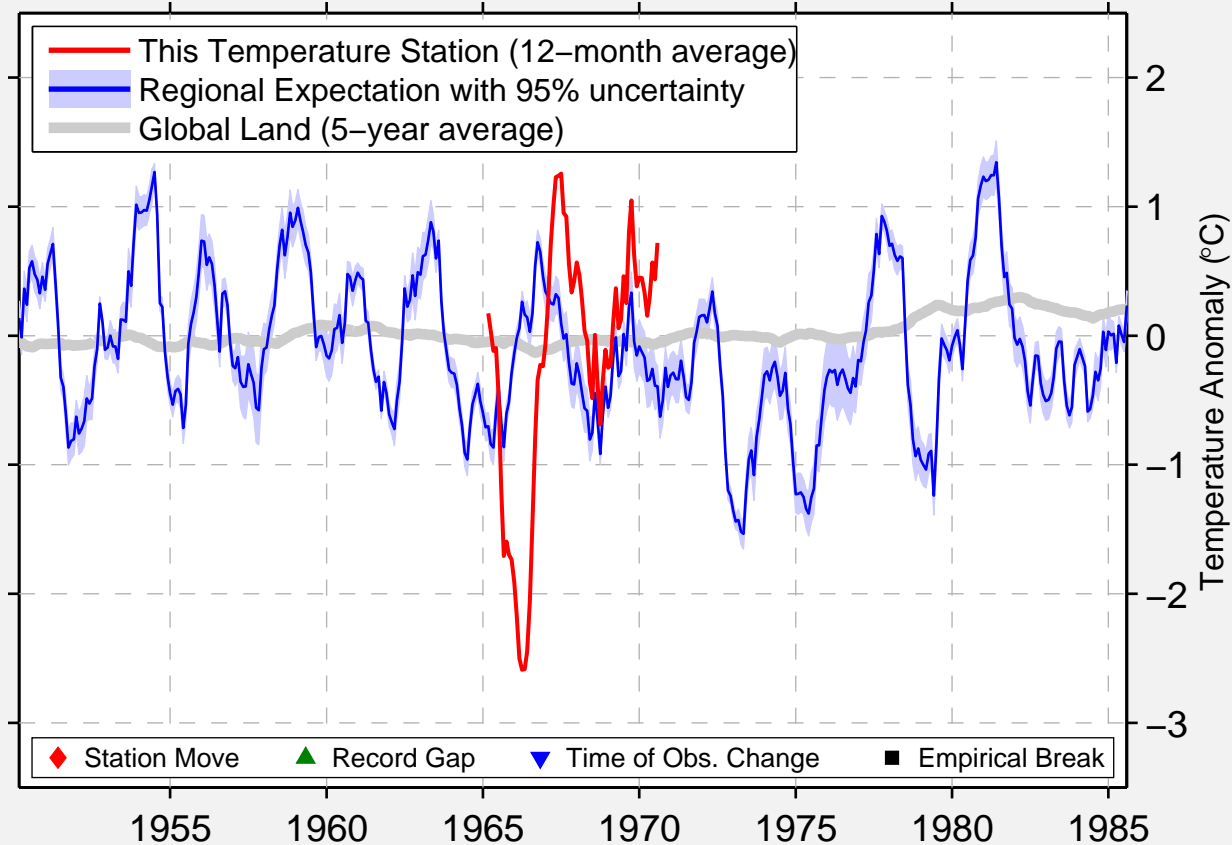

POWDERHORN

38.267 N, 107.100 W (United States)

Data Quality Controlled and Aligned at Breakpoints

Berkeley Earth