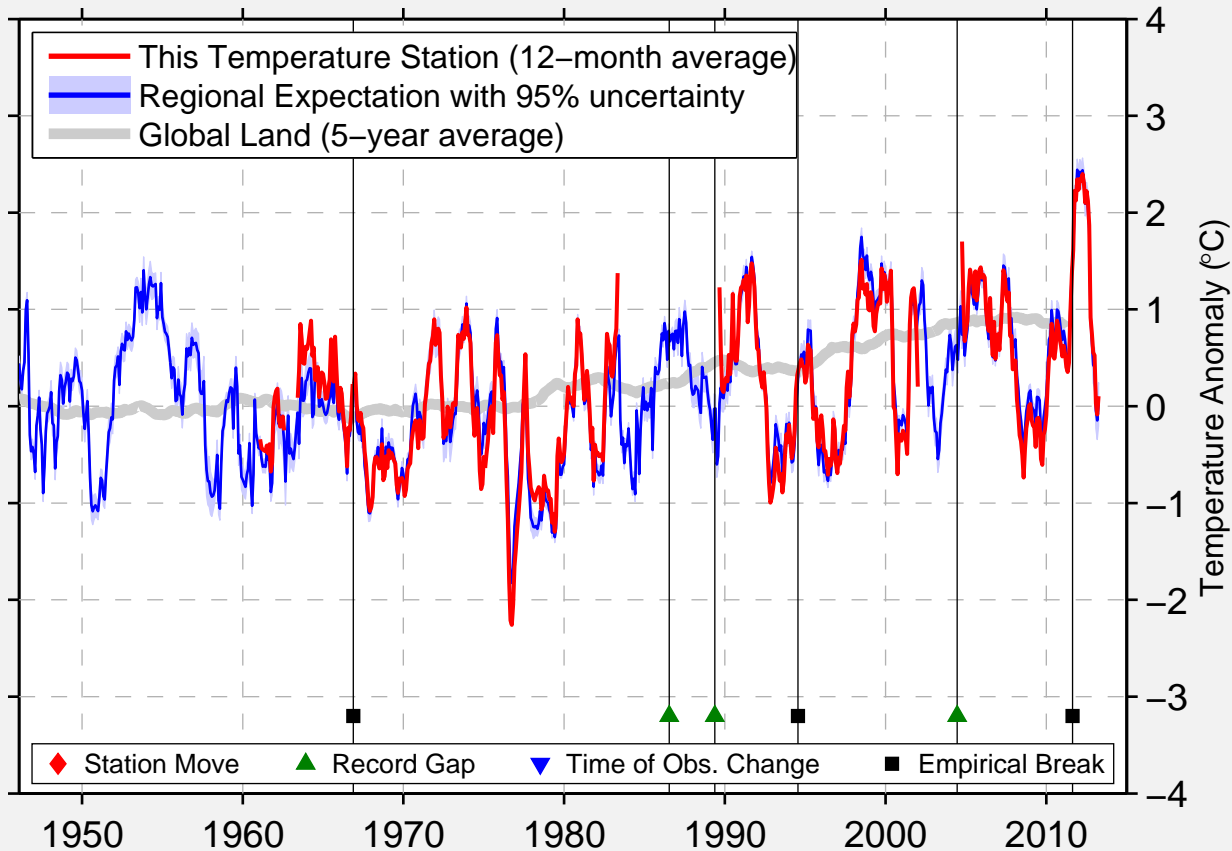

FESTUS

38.253 N, 90.400 W (United States)

Data Quality Controlled and Aligned at Breakpoints

Berkeley Earth